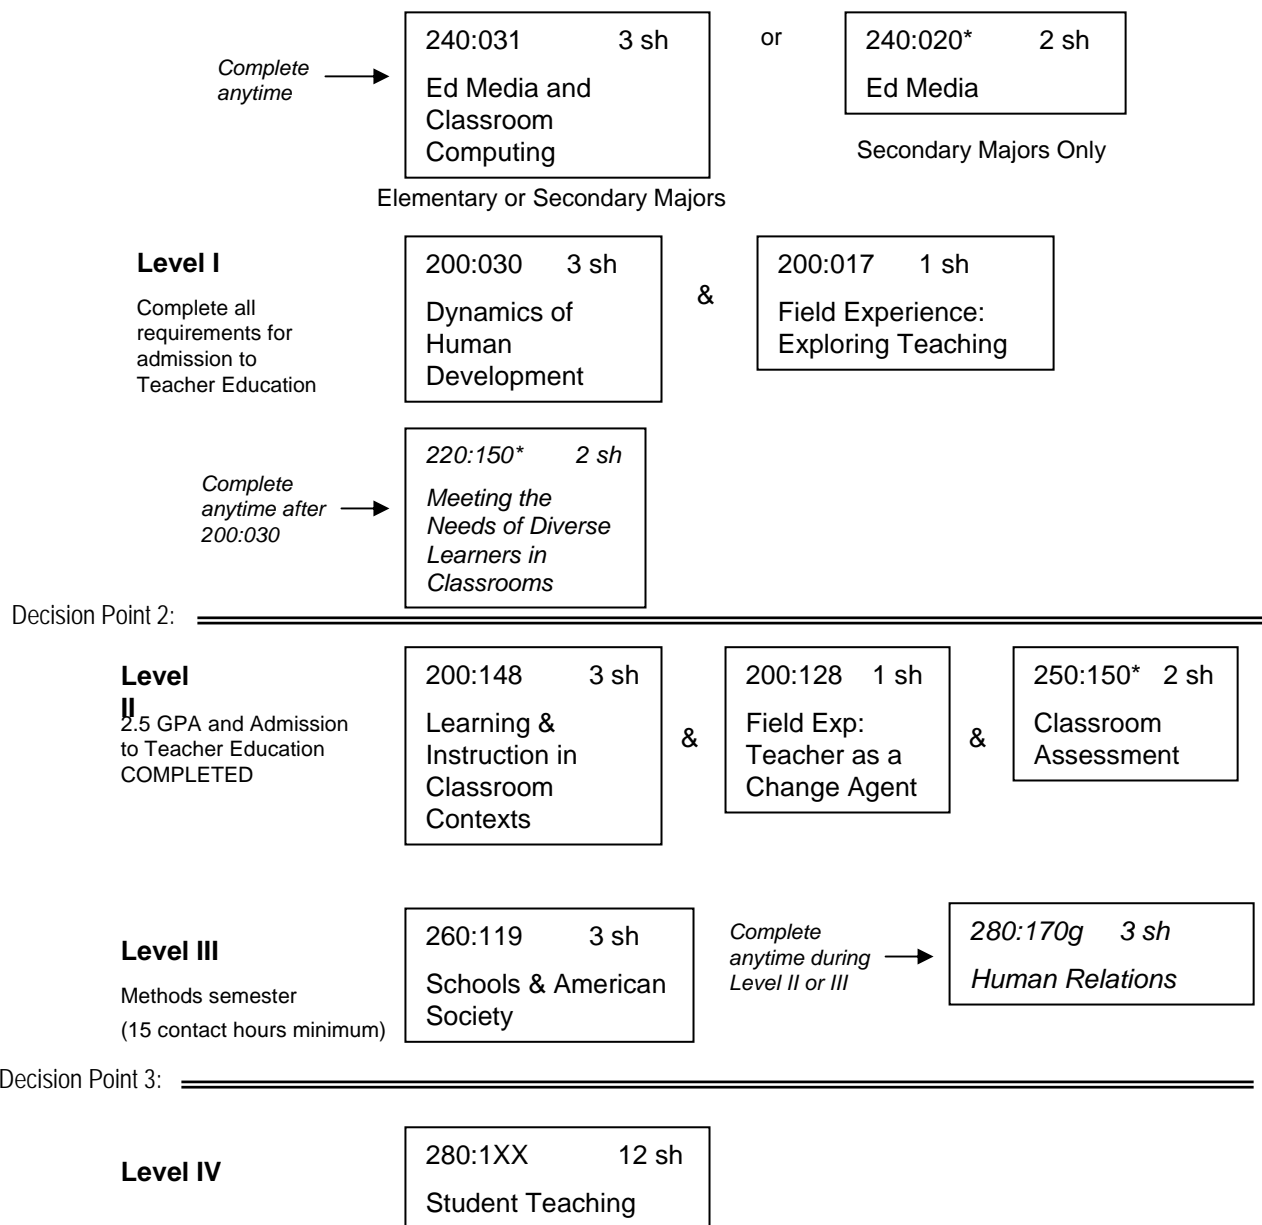

Professional Education Sequence

licensure core = 32-33 hours (unless waivers apply)

*** Waivers and Substitutions:**

The following courses are **waived** only for these education majors:

- 240:020—Art, Business, Industrial Technology, Music, and Science
- 220:150—Physical Education and Special Education
- 250:150—Music

The following courses are **substitutions** for only these education majors:

- 250:150—Physical Education may substitute 420:174 for 250:150