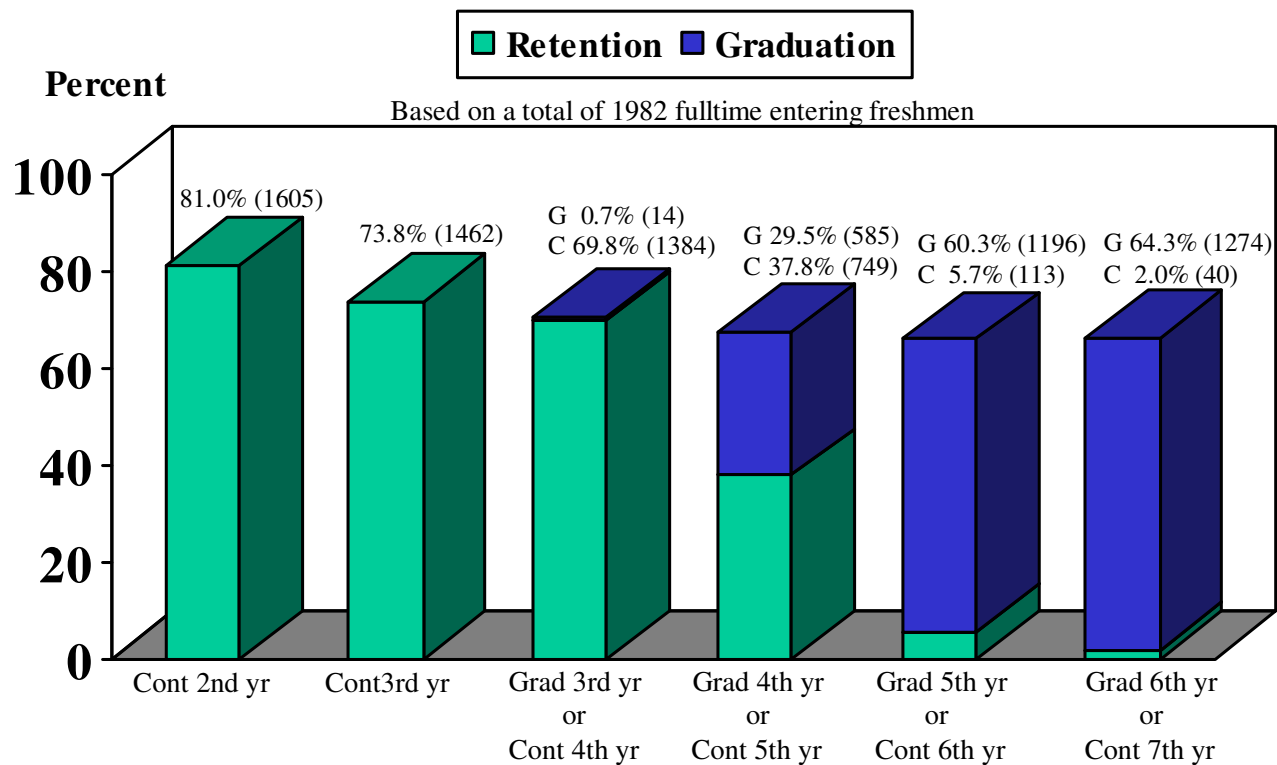

New Fulltime Direct from HS Freshman Class of 1998 Retention and Graduation Rate

Graduation figures reflect cumulative percentages/totals

University of Northern Iowa
Office of the Registrar
October 2004