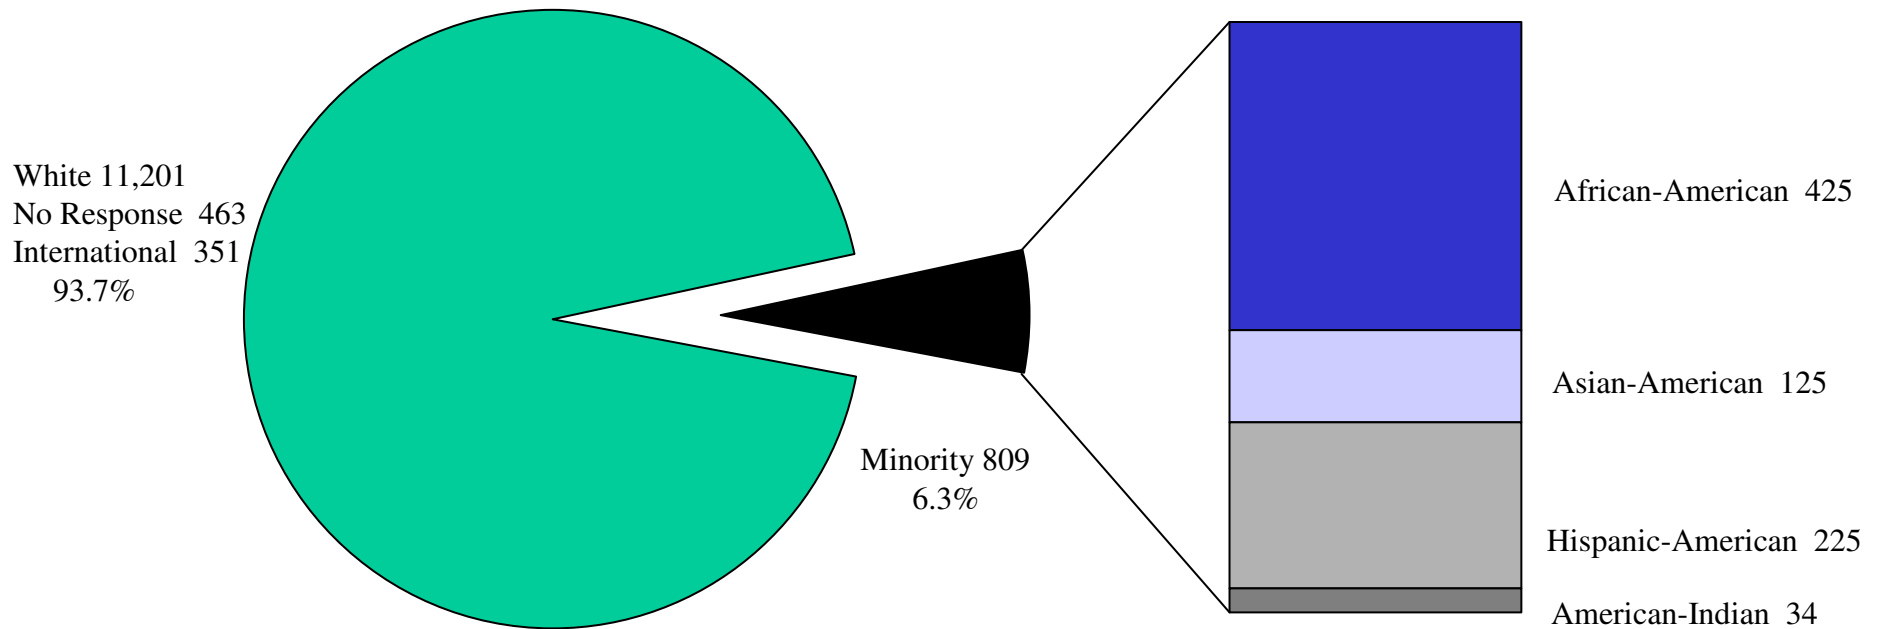

# Combined Undergraduate and Graduate Minority Student Enrollment Fall 2004

Based on total enrollment of 12,824

University of Northern Iowa  
Office of the Registrar  
September 2004