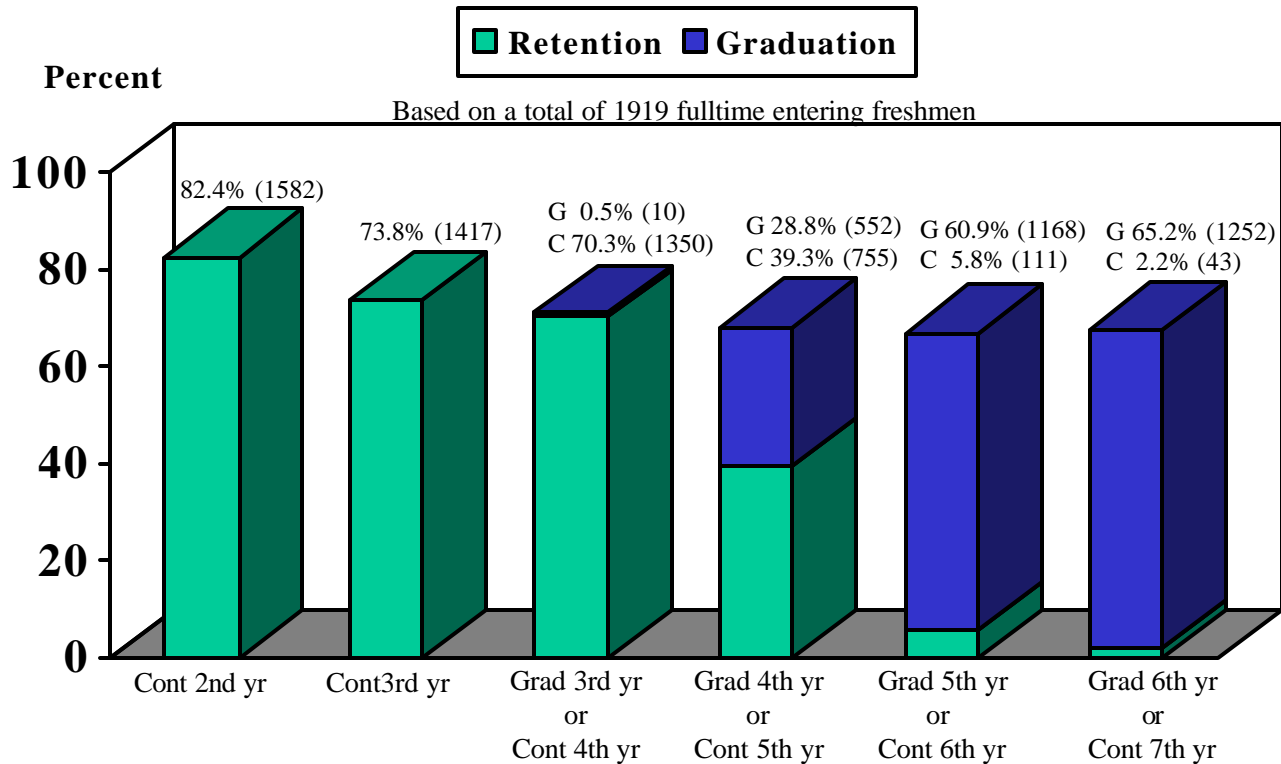

New Fulltime Direct from HS Freshman Class of 1997 Retention and Graduation Rate

Graduation figures reflect cumulative percentages/totals

University of Northern Iowa
Office of the Registrar
October 2003