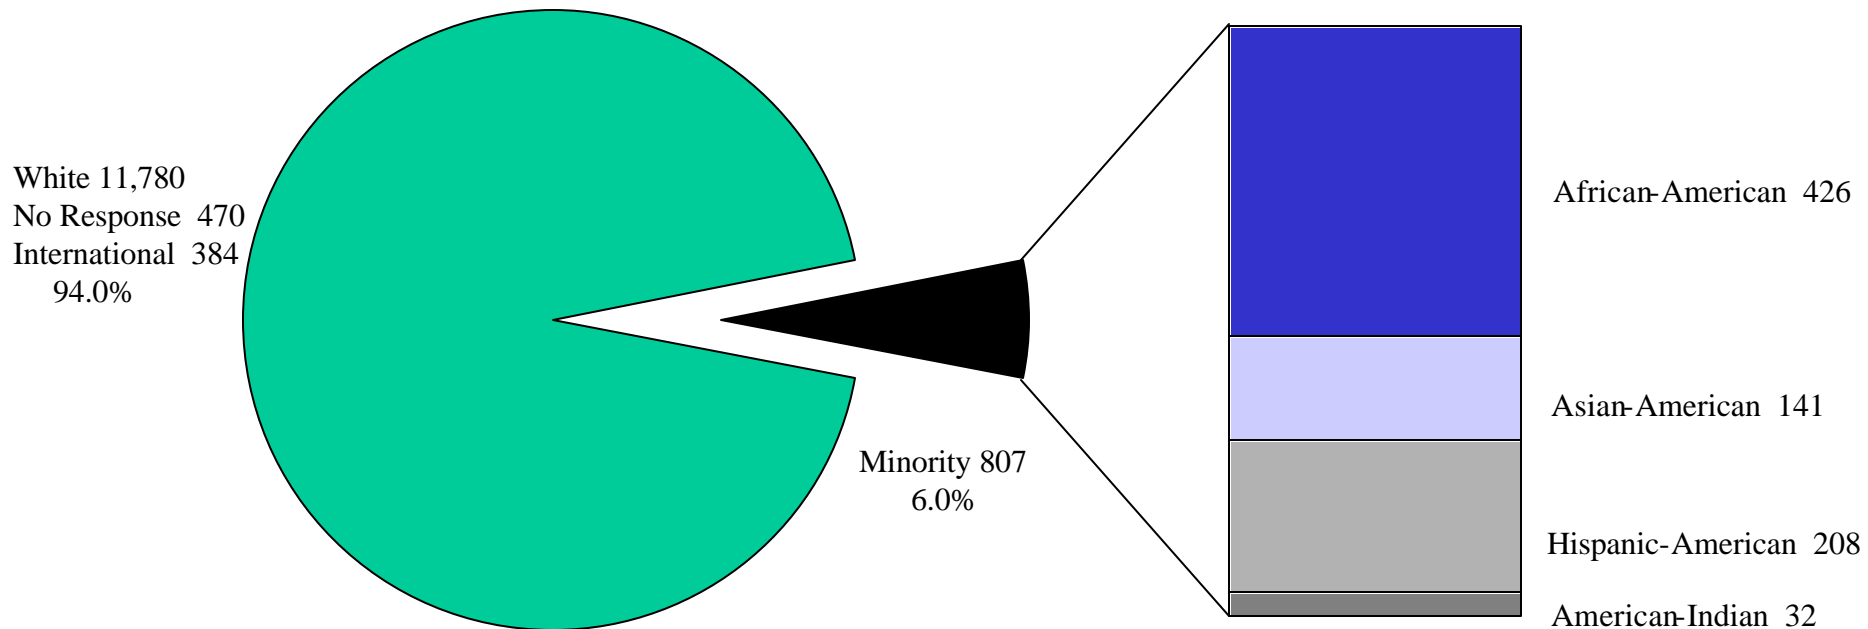

# Combined Undergraduate and Graduate Minority Student Enrollment Fall 2003

Based on total enrollment of 13,441

University of Northern Iowa  
Office of the Registrar  
September 2003