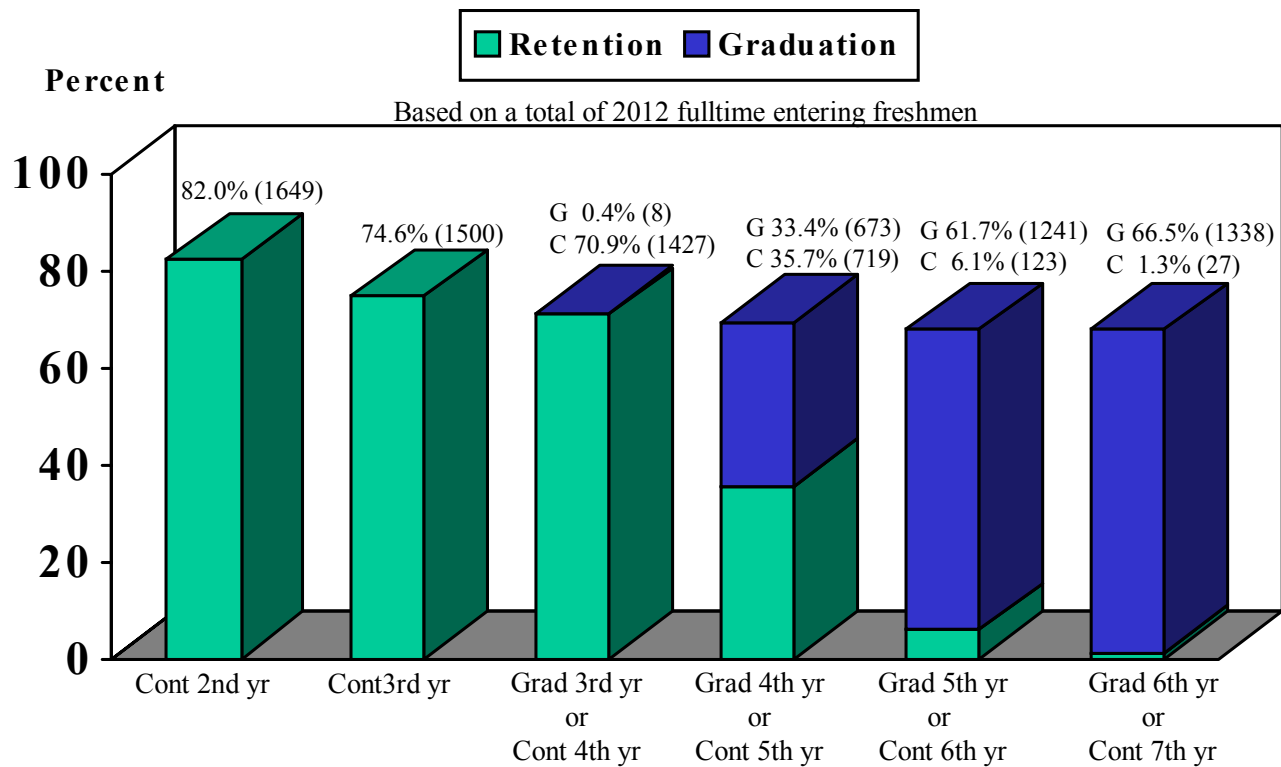

New Fulltime Direct from HS Freshman Class of 1996 Retention and Graduation Rate

Graduation figures reflect cumulative percentages/totals

University of Northern Iowa
Office of the Registrar
October 2002