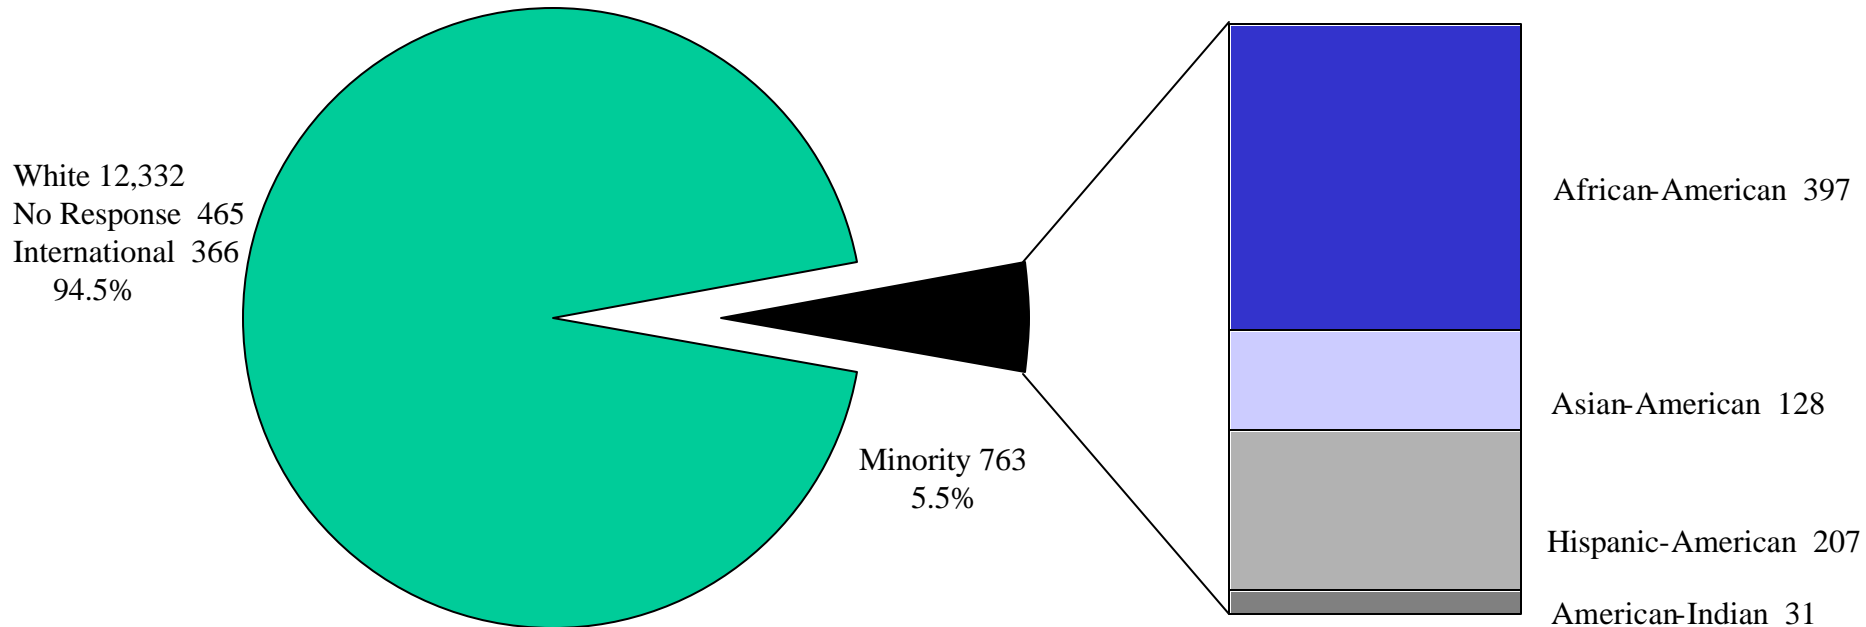

Combined Undergraduate and Graduate Minority Student Enrollment Fall 2002

Based on total enrollment of 13,926

University of Northern Iowa
Office of the Registrar
September 2002