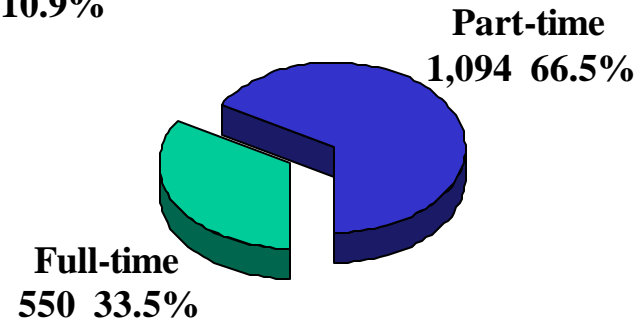

Total Enrollment By Full-Time and Part-Time Fall 2002

UNDERGRADUATE

GRADUATE

Total based on Undergraduate 12,282
Graduate 1,644

University of Northern Iowa
Office of the Registrar
September 2002