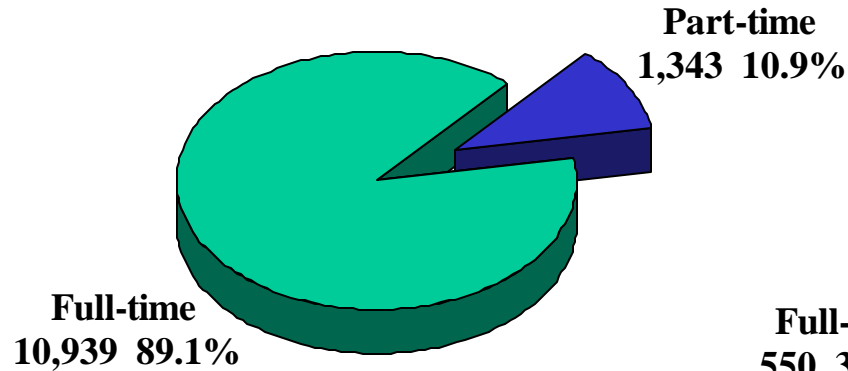

Total Enrollment By Full-Time and Part-Time Fall 2002

UNDERGRADUATE

GRADUATE

Total based on Undergraduate 12,282
Graduate 1,644

University of Northern Iowa
Office of the Registrar
September 2002