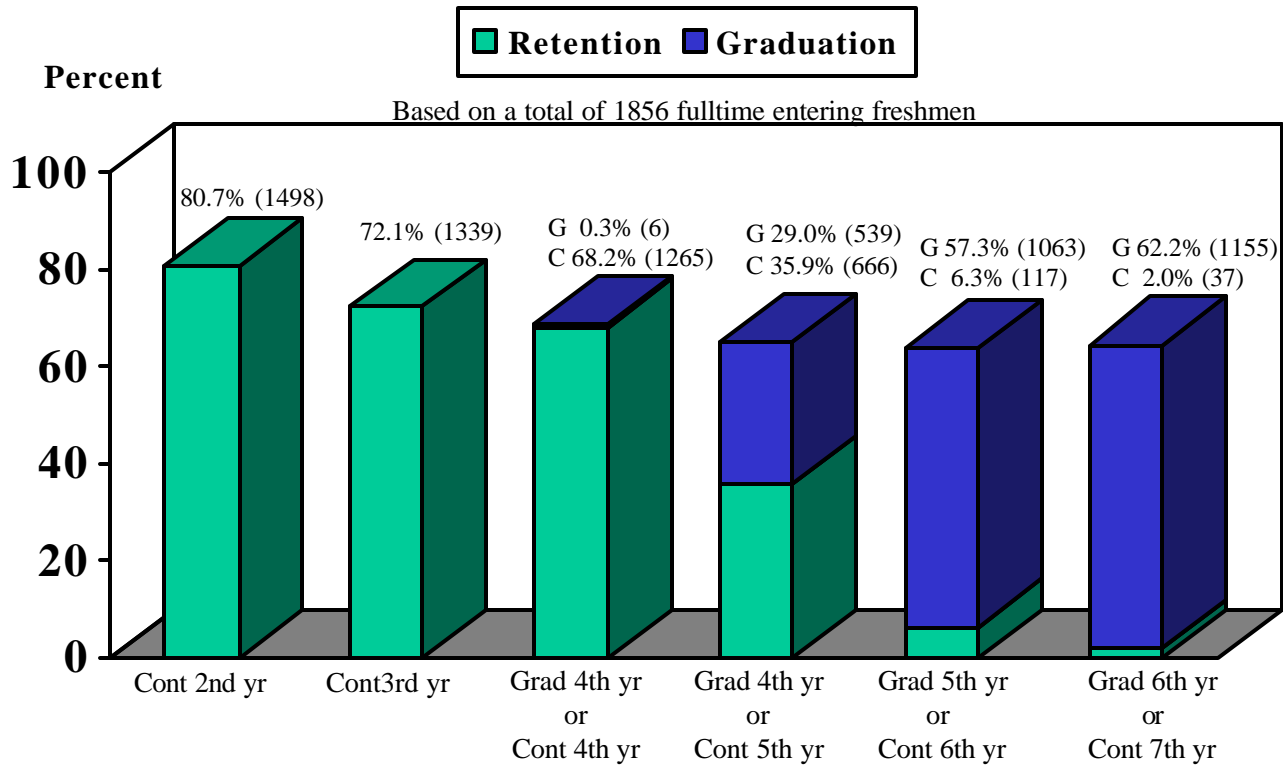

New Fulltime Direct from HS Freshman Class of 1994 Retention and Graduation Rate

Graduation figures reflect cumulative percentages/totals

University of Northern Iowa
Office of the Registrar
October 2000