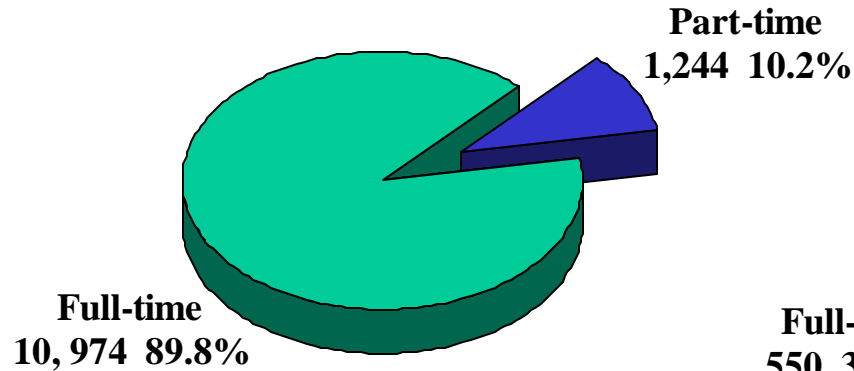

Total Enrollment By Full-Time and Part-Time Fall 2000

UNDERGRADUATE

GRADUATE

Total based on Undergraduate 12,218
Graduate 1,556

University of Northern Iowa
Office of the Registrar
September 2000