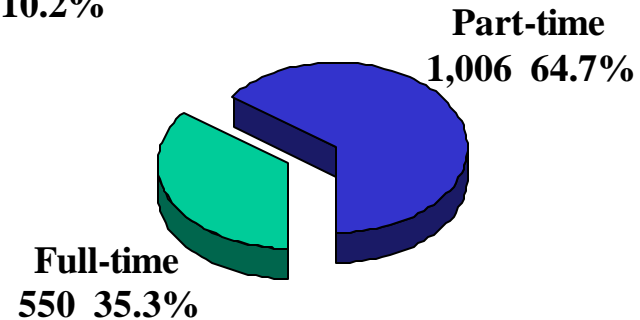

Total Enrollment By Full-Time and Part-Time Fall 2000

UNDERGRADUATE

GRADUATE

Total based on Undergraduate 12,218
Graduate 1,556

University of Northern Iowa
Office of the Registrar
September 2000