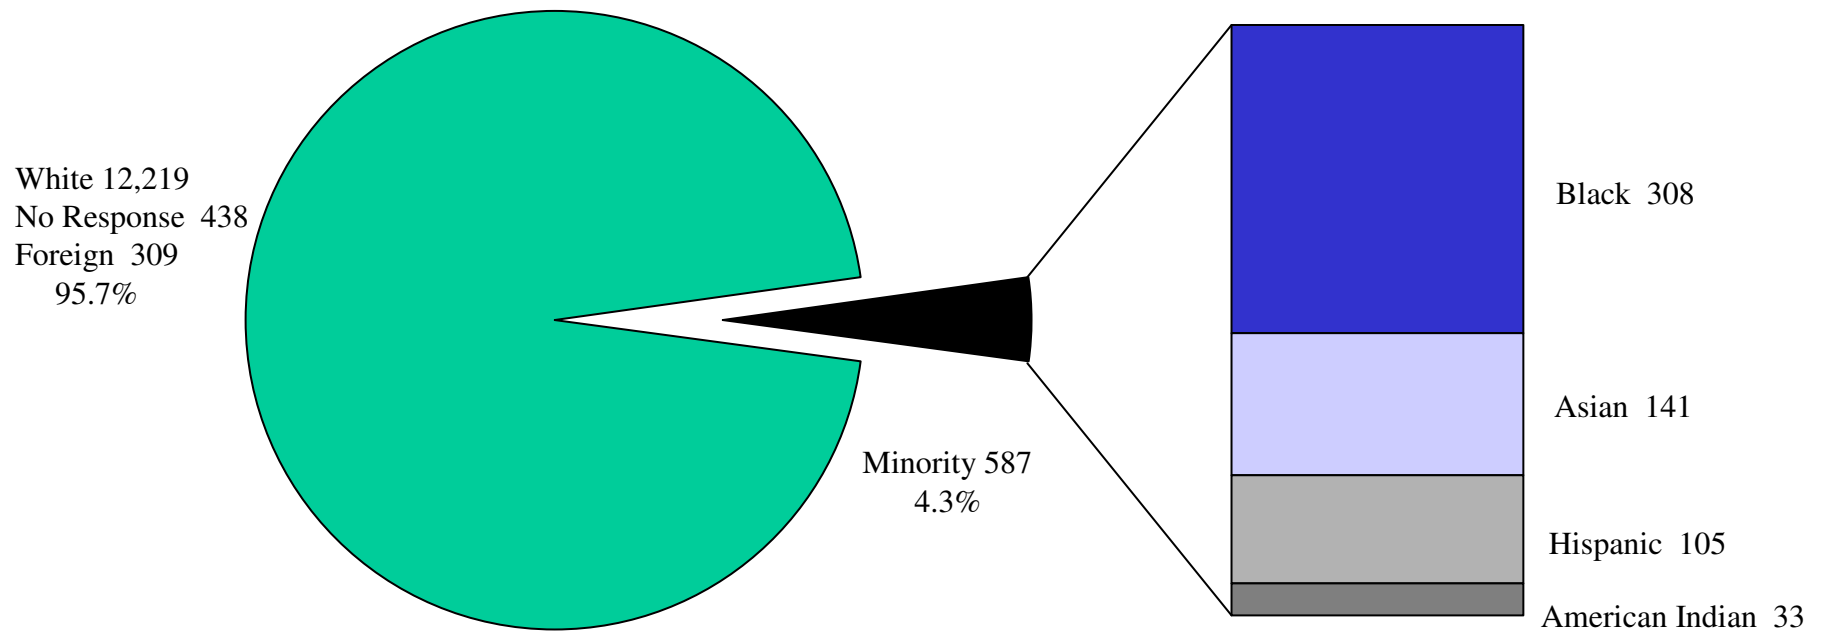

Combined Undergraduate and Graduate Minority Student Enrollment Fall 1999

Based on total enrollment of 13,553

University of Northern Iowa
Office of the Registrar
September 1999