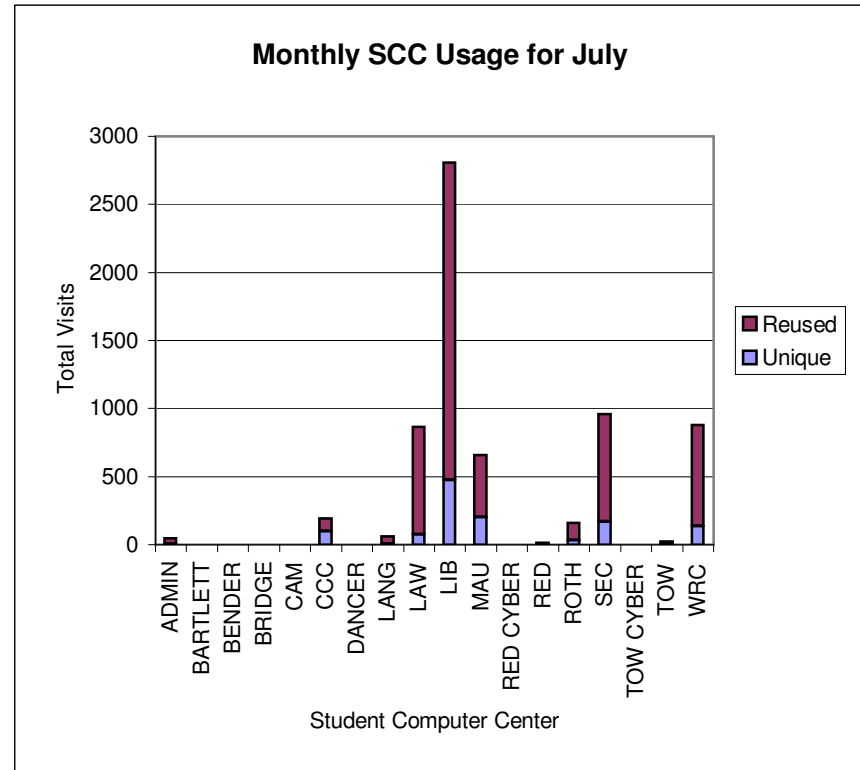

# ITS - Student Computer Center Usage Statistics FY2007

07/11/2007

July 2006

Center Name	Total	Unique	Reused	AveVisits	Seat,Hours	AveMin
ADMIN	49	6	43	8.17	9.71	11.89
BARTLETT	Closed	Closed	Closed	Closed	Closed	Closed
BENDER	Closed	Closed	Closed	Closed	Closed	Closed
BRIDGE	Closed	Closed	Closed	Closed	Closed	Closed
CAM	Closed	Closed	Closed	Closed	Closed	Closed
CCC	191	101	90	1.89	209.01	65.66
DANCER	Closed	Closed	Closed	Closed	Closed	Closed
LANG	62	4	58	15.5	0.46	0.45
LAW	866	77	789	11.25	517.95	35.89
LIB	2808	476	2332	5.9	2008.59	42.92
MAU	658	202	456	3.26	811.08	73.96
RED CYBER	Closed	Closed	Closed	Closed	Closed	Closed
RED	12	3	9	4	2.18	10.9
ROTH	160	35	125	4.57	76.07	28.53
SEC	957	167	790	5.73	507.49	31.82
TOW CYBER	1	1	0	1	0.05	3
TOW	22	3	19	7.33	664.95	1,813.50
WRC	881	138	743	6.38	325.19	22.15
<b>Total</b>	<b>6667</b>	<b>882</b>	<b>5785</b>	<b>7.6</b>	<b>5132.73</b>	<b>46.19</b>
SUN RAYS	540	130	410	4.2	175.72	19.52
Sunray PCs	2303	376	1927	6.1	623.7	16.3

August 2006

Center Name	Total	Unique	Reused	AveVisits	Seat,Hours	AveMin
ADMIN	29	10	19	2.9	1.68	3.48
BARTLETT	434	112	322	3.88	201.45	27.85
BENDER	601	132	469	4.55	209.9	20.96
BRIDGE	1201	336	865	3.57	294.15	14.7
CAM	1647	375	1272	4.39	500.71	18.24
CCC	1804	1290	514	1.4	140.11	4.66
DANCER	4	2	2	2	1.03	15.45
LANG	812	245	567	3.31	798.63	59.01
LAW	1774	287	1487	6.18	621.54	21.02
LIB	4114	1406	2708	2.93	2386.46	34.81
MAU	4566	1489	3077	3.07	1916.72	25.19
RED CYBER	627	133	494	4.71	139.39	13.34
RED	3295	911	2384	3.62	1408.91	25.66
ROTH	1017	184	833	5.53	374.29	22.08
SEC	2381	565	1816	4.21	874.91	22.05
TOW CYBER	206	62	144	3.32	31.55	9.19