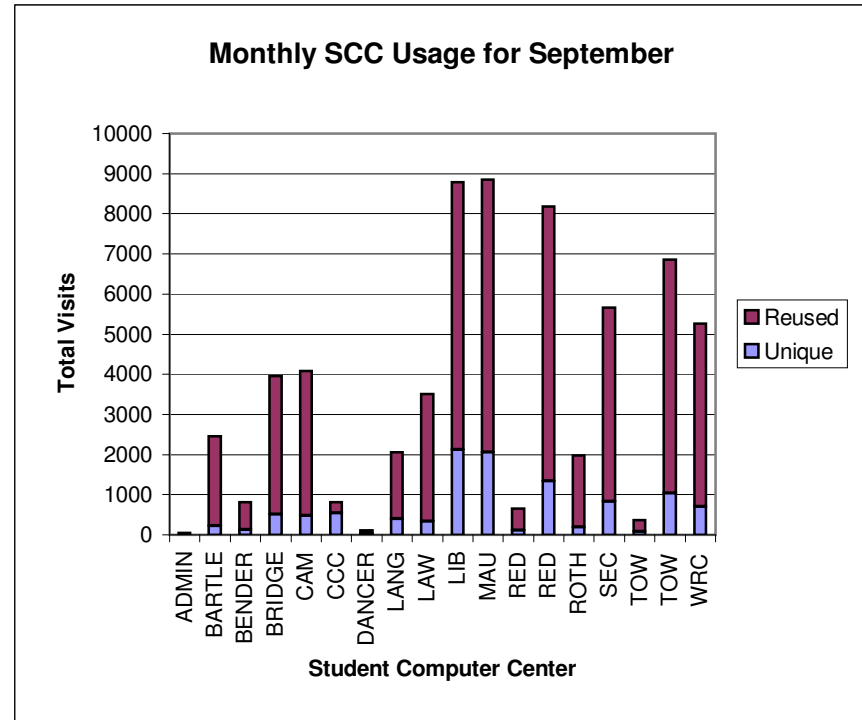

September 2006

Center Name	Total	Unique	Reused	AveVisits	Seat,Hours	AveMin
ADMIN	48	7	41	6.86	4.5	5.63
BARTLETT	2452	228	2224	10.75	1259.76	30.83
BENDER	809	123	686	6.58	412.3	30.58
BRIDGE	3957	514	3443	7.7	1149.05	17.42
CAM	4082	484	3598	8.43	1014.24	14.91
CCC	818	547	271	1.5	74.7	5.48
DANCER	114	38	76	3	47.32	24.91
LANG	2050	404	1646	5.07	1081.06	31.64
LAW	3505	340	3165	10.31	1253.65	21.46
LIB	8782	2125	6657	4.13	5880.97	40.18
MAU	8856	2060	6796	4.3	4031.3	27.31
RED CYBER	657	115	542	5.71	165.6	15.12
RED	8180	1344	6836	6.09	4199.18	30.8
ROTH	1979	195	1784	10.15	741.84	22.49
SEC	5658	829	4829	6.83	2158.88	22.89
TOW CYBER	365	82	283	4.45	83.94	13.8
TOW	6858	1041	5817	6.59	3114.08	27.24
WRC	5264	707	4557	7.45	1625	18.52
Total	64434	6132	58302	10.5	28297.37	26.35
SUN RAYS	0	0	0	0	0	0
Sun Ray PCs	13546	3003	10543	4.51	1963.76	8.7