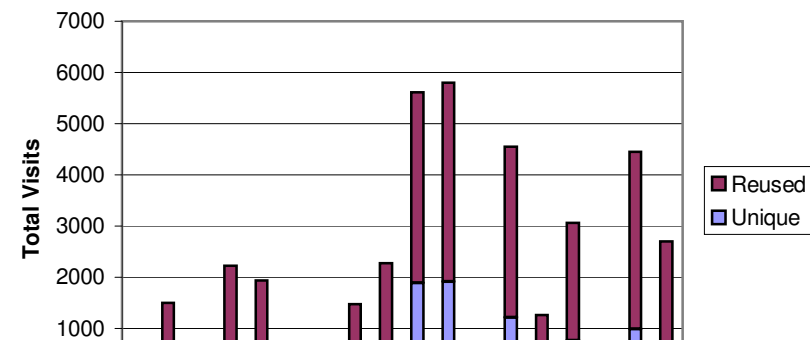

Monthly SCC Usage for December