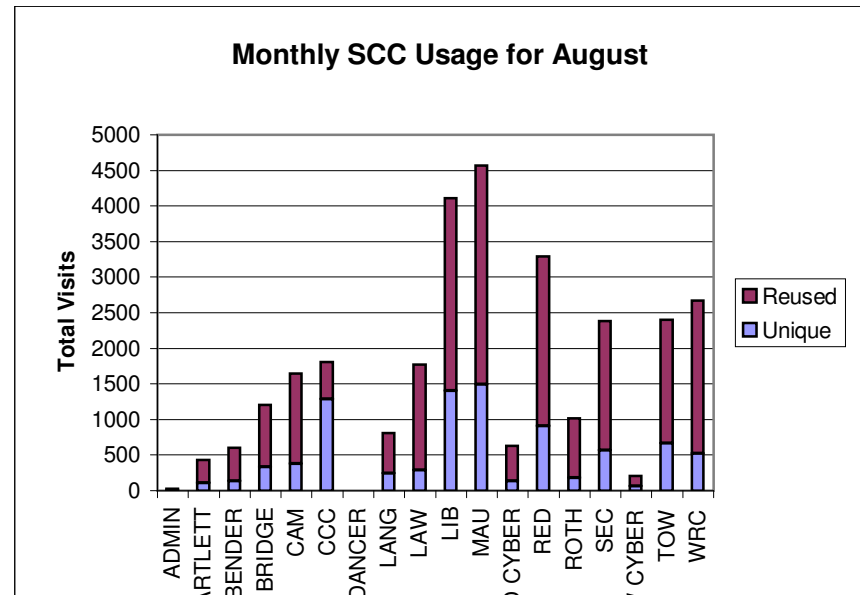

# ITS - Student Computer Center Usage Statistics FY2007

07/11/2007

July 2006

Center Name	Total	Unique	Reused	AveVisits	Seat,Hours	AveMin
ADMIN	49	6	43	8.17	9.71	11.89
BARTLETT	Closed	Closed	Closed	Closed	Closed	Closed
BENDER	Closed	Closed	Closed	Closed	Closed	Closed
BRIDGE	Closed	Closed	Closed	Closed	Closed	Closed
CAM	Closed	Closed	Closed	Closed	Closed	Closed
CCC	191	101	90	1.89	209.01	65.66
DANCER	Closed	Closed	Closed	Closed	Closed	Closed
LANG	62	4	58	15.5	0.46	0.45
LAW	866	77	789	11.25	517.95	35.89
LIB	2808	476	2332	5.9	2008.59	42.92
MAU	658	202	456	3.26	811.08	73.96
RED CYBER	Closed	Closed	Closed	Closed	Closed	Closed
RED	12	3	9	4	2.18	10.9
ROTH	160	35	125	4.57	76.07	28.53
SEC	957	167	790	5.73	507.49	31.82
TOW CYBER	1	1	0	1	0.05	3
TOW	22	3	19	7.33	664.95	1,813.50
WRC	881	138	743	6.38	325.19	22.15
<b>Total</b>	<b>6667</b>	<b>882</b>	<b>5785</b>	<b>7.6</b>	<b>5132.73</b>	<b>46.19</b>
SUN RAYS	540	130	410	4.2	175.72	19.52
Sunray PCs	2303	376	1927	6.1	623.7	16.3

August 2006

Center Name	Total	Unique	Reused	AveVisits	Seat,Hours	AveMin
ADMIN	29	10	19	2.9	1.68	3.48
BARTLETT	434	112	322	3.88	201.45	27.85
BENDER	601	132	469	4.55	209.9	20.96
BRIDGE	1201	336	865	3.57	294.15	14.7
CAM	1647	375	1272	4.39	500.71	18.24
CCC	1804	1290	514	1.4	140.11	4.66
DANCER	4	2	2	2	1.03	15.45
LANG	812	245	567	3.31	798.63	59.01
LAW	1774	287	1487	6.18	621.54	21.02
LIB	4114	1406	2708	2.93	2386.46	34.81
MAU	4566	1489	3077	3.07	1916.72	25.19
RED CYBER	627	133	494	4.71	139.39	13.34
RED	3295	911	2384	3.62	1408.91	25.66
ROTH	1017	184	833	5.53	374.29	22.08
SEC	2381	565	1816	4.21	874.91	22.05
TOW CYBER	206	62	144	3.32	31.55	9.19