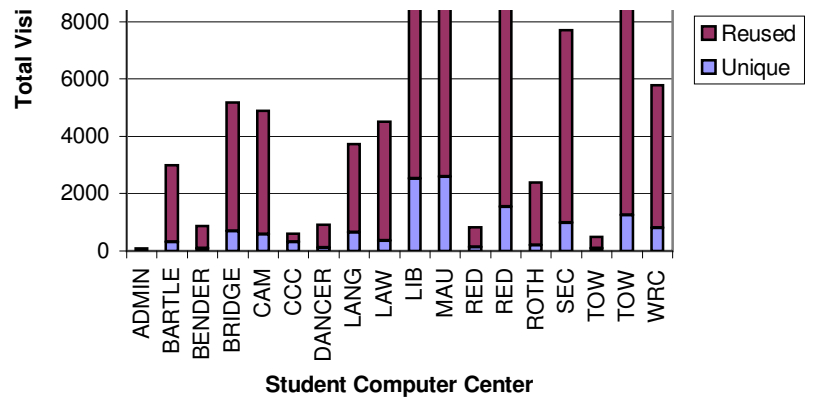

Total	81721	6333	75388	12.9	45447.0	33.4

SUN RAYS	0	0	0	0	0	0

Sun Ray PCs	18113	3983	14130	4.55	2805.16	9.29

May 2007

Center Name	Total	Unique	Reused	AveVisits	Seat,Hours	AveMin
ADMIN	83	7	76	11.86	142.63	103.11
BARTLETT	1520	238	1282	6.39	880.24	34.75
BENDER	148	42	106	3.52	57.18	23.18
BRIDGE	535	262	273	2.04	200.97	22.54
CAM	599	268	331	2.24	165.6	16.59
CCC	328	127	201	2.58	116.63	21.33
DANCER	174	58	116	3	76.88	26.51
LANG	394	214	180	1.84	287.14	43.73
LAW	494	176	318	2.81	164.09	19.93
LIB	3351	1151	2200	2.91	2930.92	52.48
MAU	3023	1182	1841	2.56	1502.69	29.83
RED CYBER	170	48	122	3.54	36.27	12.8
RED	1133	552	581	2.05	627.38	33.22
ROTH	633	141	492	4.49	308.82	29.27
SEC	2397	548	1849	4.37	1290.48	32.3
TOW CYBER	102	12	90	8.5	14.11	8.3
TOW	1599	514	1085	3.11	1211.53	45.46
WRC	2229	455	1774	4.9	932.89	25.11

Total	18912	4023	14889	4.7	10946.5	34.7

SUN RAYS	0	0	0	0	0	0

Sun Ray PCs	6939	2100	4839	3.3	1186.58	10.26

June 2007

Center Name	Total	Unique	Reused	AveVisits	Seat,Hours	AveMin
ADMIN	80	5	75	16	438.48	328.86
BARTLETT	1121	125	996	8.97	718.06	38.43
BENDER	Closed	Closed	Closed	Closed	Closed	Closed
BRIDGE	Closed	Closed	Closed	Closed	Closed	Closed
CAM	293	67	226	4.37	260.43	53.33
CCC	331	135	196	2.45	61.48	11.14
DANCER	Closed	Closed	Closed	Closed	Closed	Closed
LANG	70	17	53	4.12	93.38	80.04