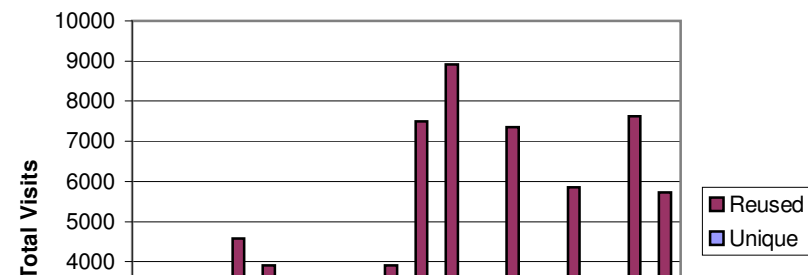

Monthly SCC Usage for February