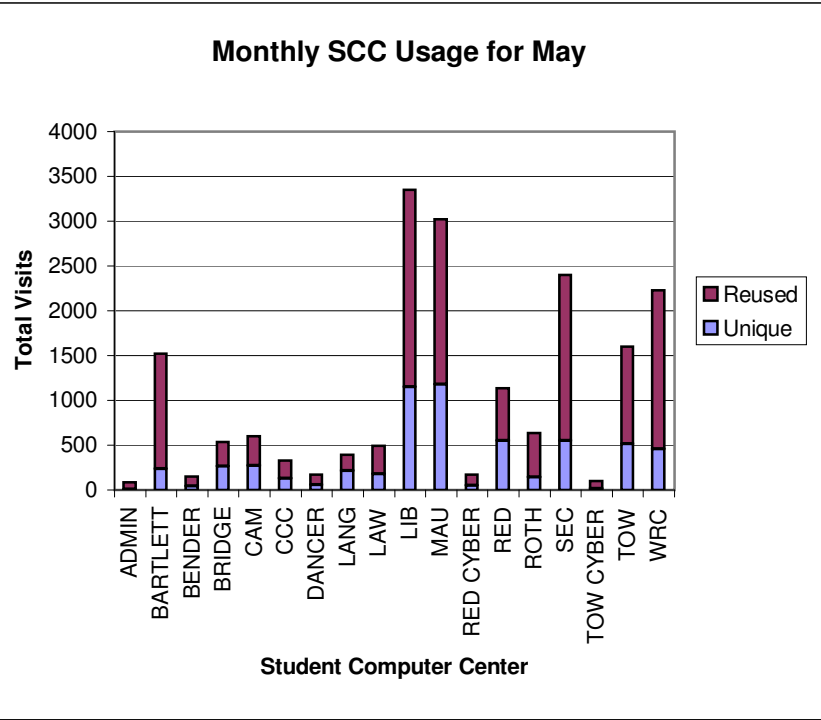

Total	81721	6333	75388	12.9	45447.0	33.4

SUN RAYS	0	0	0	0	0	0

Sun Ray PCs	18113	3983	14130	4.55	2805.16	9.29

May 2007

Center Name	Total	Unique	Reused	AveVisits	Seat,Hours	AveMin
ADMIN	83	7	76	11.86	142.63	103.11
BARTLETT	1520	238	1282	6.39	880.24	34.75
BENDER	148	42	106	3.52	57.18	23.18
BRIDGE	535	262	273	2.04	200.97	22.54
CAM	599	268	331	2.24	165.6	16.59
CCC	328	127	201	2.58	116.63	21.33
DANCER	174	58	116	3	76.88	26.51
LANG	394	214	180	1.84	287.14	43.73
LAW	494	176	318	2.81	164.09	19.93
LIB	3351	1151	2200	2.91	2930.92	52.48
MAU	3023	1182	1841	2.56	1502.69	29.83
RED CYBER	170	48	122	3.54	36.27	12.8
RED	1133	552	581	2.05	627.38	33.22
ROTH	633	141	492	4.49	308.82	29.27
SEC	2397	548	1849	4.37	1290.48	32.3
TOW CYBER	102	12	90	8.5	14.11	8.3
TOW	1599	514	1085	3.11	1211.53	45.46
WRC	2229	455	1774	4.9	932.89	25.11

Total	18912	4023	14889	4.7	10946.5	34.7

SUN RAYS	0	0	0	0	0	0

Sun Ray PCs	6939	2100	4839	3.3	1186.58	10.26

June 2007

Center Name	Total	Unique	Reused	AveVisits	Seat,Hours	AveMin
ADMIN	80	5	75	16	438.48	328.86
BARTLETT	1121	125	996	8.97	718.06	38.43
BENDER	Closed	Closed	Closed	Closed	Closed	Closed
BRIDGE	Closed	Closed	Closed	Closed	Closed	Closed
CAM	293	67	226	4.37	260.43	53.33
CCC	331	135	196	2.45	61.48	11.14
DANCER	Closed	Closed	Closed	Closed	Closed	Closed
LANG	70	17	53	4.12	93.38	80.04