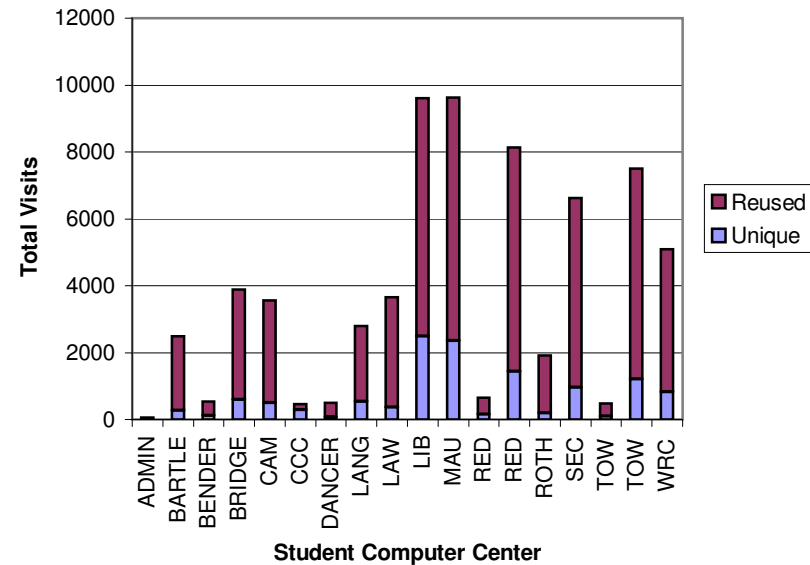

Monthly SCC Usage for November