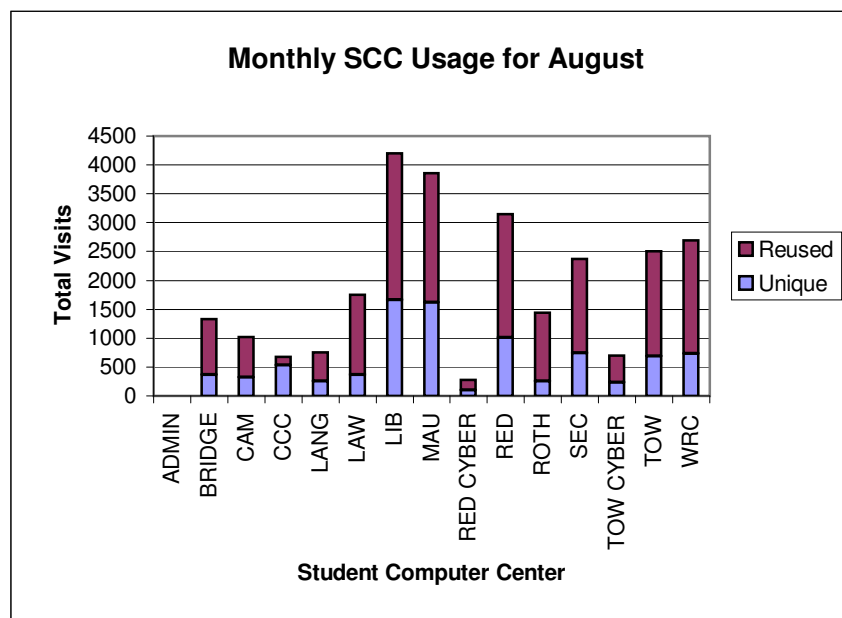

ITS - Student Computer Center Usage Statistics FY2006

07/01/2006

July 2005

Center Name	Total	Unique	Reused	AveVisits	Seat,Hours	AveMin
ADMIN	5	3	2	1.7	0.2	1.9
BRIDGE	3	1	2	3	0.7	13.4
CAM	closed	closed	closed	closed	closed	closed
CCC	161	94	67	1.7	19.3	7.2
LANG	6	1	5	6	1.3	13.4
LAW	1	1	0	1	0.3	17.1
LIB	3273	657	2616	5	2634.9	48.3
MAU	702	417	285	1.7	269.7	23
RED CYBER	193	9	184	21.4	203.3	63.2
RED	1089	61	1028	17.9	221.2	12.2
ROTH	733	55	678	13.3	358	29.3
SEC	872	238	634	3.7	465.4	32
TOW CYBER	11	0	11	0	1.5	8
TOW	closed	closed	closed	closed	closed	closed
WRC	730	153	577	4.8	221.6	18.2
Total	7779	1385	6394	5.6	4397.4	33.92
SUN RAYS	5914	1138	4776	5.2	875.4	8.9

August 2005

Center Name	Total	Unique	Reused	AveVisits	Seat,Hours	AveMin
ADMIN	2	2	0	1.0	n/a	n/a
BRIDGE	1328	365	963	3.6	n/a	n/a
CAM	1024	319	705	3.2	n/a	n/a
CCC	678	528	150	1.3	n/a	n/a
LANG	758	256	502	3.0	n/a	n/a
LAW	1754	367	1387	4.8	n/a	n/a
LIB	4200	1668	2532	2.5	n/a	n/a
MAU	3856	1616	2240	2.4	n/a	n/a
RED CYBER	272	95	177	2.9	n/a	n/a
RED	3144	1006	2138	3.1	n/a	n/a
ROTH	1438	251	1187	5.7	n/a	n/a
SEC	2370	740	1630	3.2	n/a	n/a
TOW CYBER	698	234	464	3.0	n/a	n/a
TOW	2503	687	1816	3.6	n/a	n/a
WRC	2691	729	1962	3.7	n/a	n/a
Total	26716	6291	20425	4.2	n/a	n/a
SUN RAYS	11044	3471	7573	3.2		
Sunray PCs	390	290	100	1.3	n/a	n/a