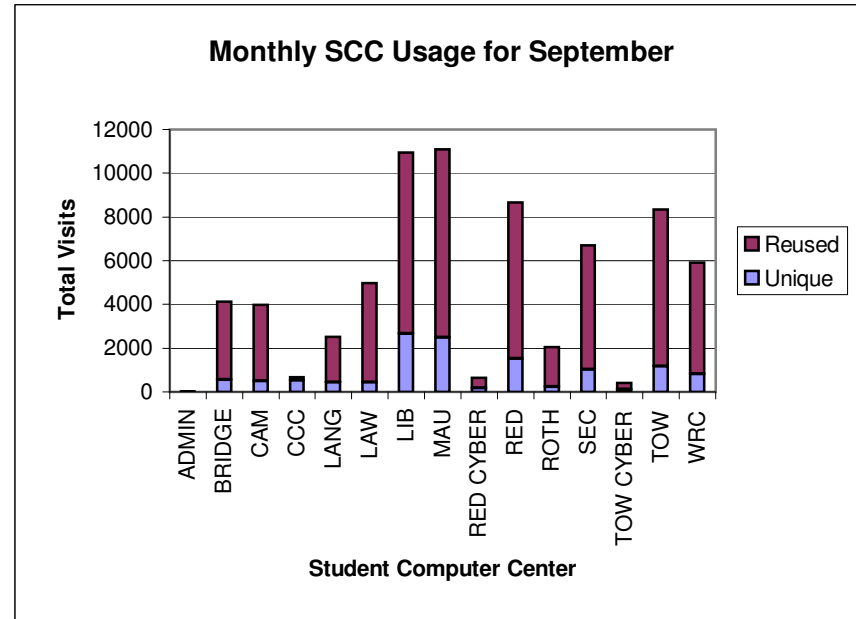

September 2005

Center Name	Total	Unique	Reused	AveVisits	Seat,Hours	AveMin
ADMIN	25	8	17	3.13	464.43	1,114.64
BRIDGE	4134	556	3578	7.44	1616.45	23.46
CAM	3989	499	3490	7.99	1207.37	18.16
CCC	684	522	162	1.31	60.62	5.32
LANG	2530	446	2084	5.67	1426.1	33.82
LAW	4966	432	4534	11.5	2299.28	27.78
LIB	10948	2650	8298	4.13	7721.58	42.32
MAU	11090	2481	8609	4.47	5581.88	30.2
RED CYBER	630	163	467	3.87	147.68	14.07
RED	8659	1522	7137	5.69	4653.42	32.24
ROTH	2060	220	1840	9.36	918.85	26.76
SEC	6689	1023	5666	6.54	2604.83	23.37
TOW CYBER	400	118	282	3.39	56.75	8.51
TOW	8327	1160	7167	7.18	4576.3	32.97
WRC	5901	812	5089	7.27	1905.37	19.37
Total	71032	7169	63863	9.9	34776.48	29.39
SUN RAYS	13622	3519	10103	3.9	2304.4	10.15
Sun Ray PCs	1368	766	983	2.1	210.5	6.8