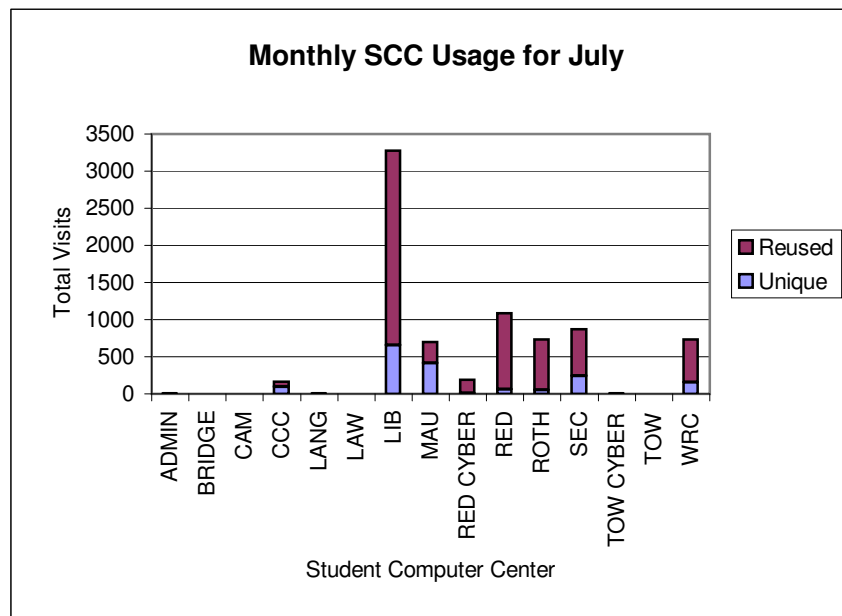

ITS - Student Computer Center Usage Statistics FY2006

07/01/2006

July 2005

Center Name	Total	Unique	Reused	AveVisits	Seat,Hours	AveMin
ADMIN	5	3	2	1.7	0.2	1.9
BRIDGE	3	1	2	3	0.7	13.4
CAM	closed	closed	closed	closed	closed	closed
CCC	161	94	67	1.7	19.3	7.2
LANG	6	1	5	6	1.3	13.4
LAW	1	1	0	1	0.3	17.1
LIB	3273	657	2616	5	2634.9	48.3
MAU	702	417	285	1.7	269.7	23
RED CYBER	193	9	184	21.4	203.3	63.2
RED	1089	61	1028	17.9	221.2	12.2
ROTH	733	55	678	13.3	358	29.3
SEC	872	238	634	3.7	465.4	32
TOW CYBER	11	0	11	0	1.5	8
TOW	closed	closed	closed	closed	closed	closed
WRC	730	153	577	4.8	221.6	18.2
Total	7779	1385	6394	5.6	4397.4	33.92
SUN RAYS	5914	1138	4776	5.2	875.4	8.9

August 2005

Center Name	Total	Unique	Reused	AveVisits	Seat,Hours	AveMin
ADMIN	2	2	0	1.0	n/a	n/a
BRIDGE	1328	365	963	3.6	n/a	n/a
CAM	1024	319	705	3.2	n/a	n/a
CCC	678	528	150	1.3	n/a	n/a
LANG	758	256	502	3.0	n/a	n/a
LAW	1754	367	1387	4.8	n/a	n/a
LIB	4200	1668	2532	2.5	n/a	n/a
MAU	3856	1616	2240	2.4	n/a	n/a
RED CYBER	272	95	177	2.9	n/a	n/a
RED	3144	1006	2138	3.1	n/a	n/a
ROTH	1438	251	1187	5.7	n/a	n/a
SEC	2370	740	1630	3.2	n/a	n/a
TOW CYBER	698	234	464	3.0	n/a	n/a
TOW	2503	687	1816	3.6	n/a	n/a
WRC	2691	729	1962	3.7	n/a	n/a
Total	26716	6291	20425	4.2	n/a	n/a
SUN RAYS	11044	3471	7573	3.2		
Sunray PCs	390	290	100	1.3	n/a	n/a