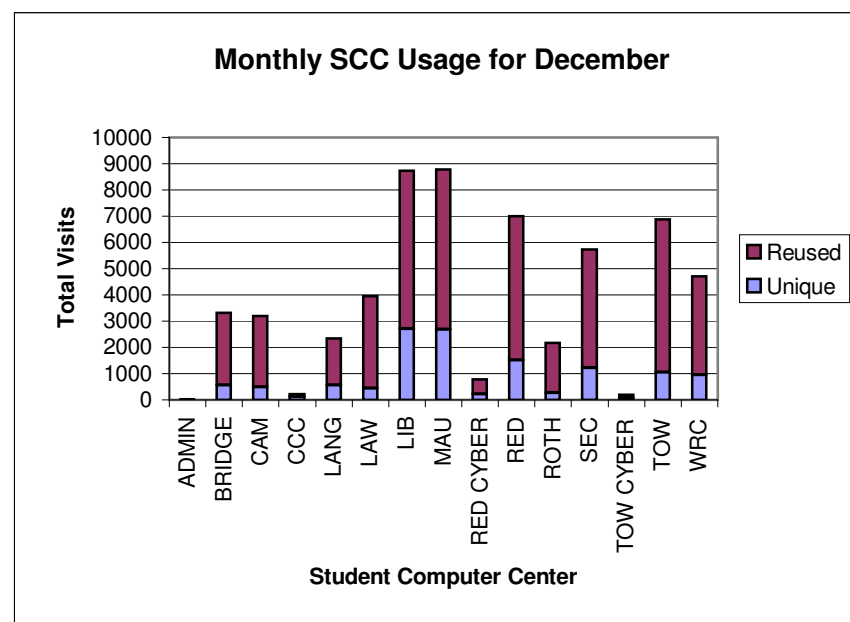

December		2004				
Center Name	Total	Unique	Reused	AveVisits	Seat,Hours	AveMin
ADMIN	25	5	20	5.0	8.5	20.4
BRIDGE	3322	565	2757	5.9	1214.2	21.9
CAM	3205	487	2718	6.6	1156.4	21.6
CCC	208	128	80	1.6	26.2	7.6
LANG	2331	558	1773	4.2	1294.1	33.3
LAW	3946	449	3497	8.8	2107.3	32.0
LIB	8726	2714	6012	3.2	7023.0	48.3
MAU	8780	2671	6109	3.3	5188.8	35.5
RED CYBER	791	210	581	3.8	161.5	12.2
RED	7010	1516	5494	4.6	4713.0	40.3
ROTH	2179	263	1916	8.3	989.8	27.3
SEC	5725	1228	4497	4.7	2543.4	26.7
TOW CYBER	187	74	113	2.5	24	7.7
TOW	6868	1060	5808	6.5	4430.0	38.7
WRC	4707	945	3762	5.0	1867.9	23.8
Total	58010	7599	50411	7.6	32748	33.9
SUN RAYS	6945	2875	4070	2.4	904.1	7.8