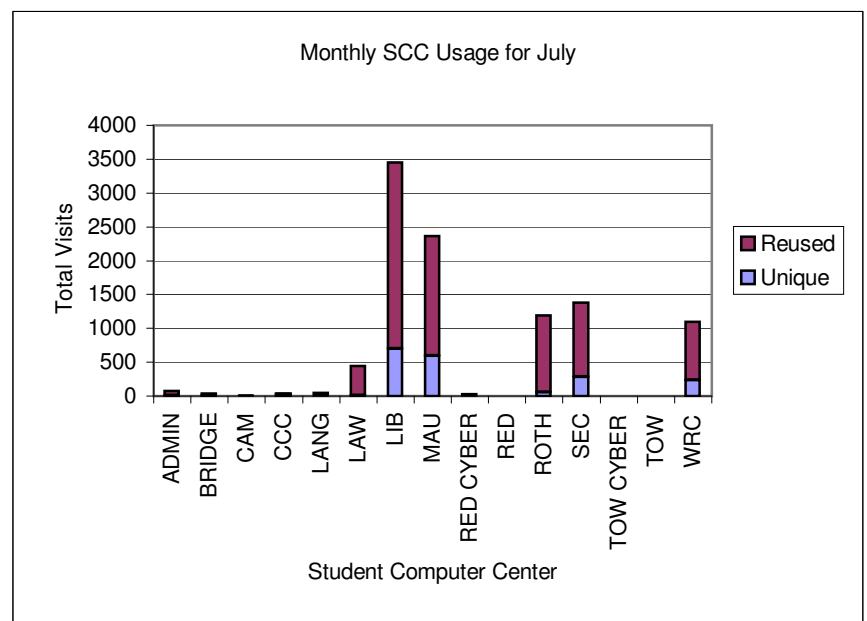

ITS - Student Computer Center Usage Statistics FY2005

07/01/2005

July 2004

Center Name	Total	Unique	Reused	AveVisits	Seat,Hours	AveMin
ADMIN	71	5	66	14.2	17.3	14.6
BRIDGE	39	5	34	7.8	13.7	21.1
CAM	14	3	11	4.7	4.8	20.4
CCC	37	21	16	1.8	7.6	12.4
LANG	52	4	48	13	61.5	71
LAW	441	10	431	44.1	270.8	36.8
LIB	3453	704	2749	4.9	2612	45.4
MAU	2368	599	1769	4	1185.9	30
RED CYBER	32	1	31	32	3.1	5.9
RED	closed	closed	closed	closed	closed	closed
ROTH	1193	54	1139	22.1	721.9	36.3
SEC	1383	282	1101	4.9	682.5	29.6
TOW CYBER	closed	closed	closed	closed	closed	closed
TOW	closed	closed	closed	closed	closed	closed
WRC	1098	239	859	4.6	357.8	19.6
Total	10181	1538	8643	6.6	5939	35.0
SUN RAYS	2292	508	1784	4.5	352.6	9.2

August 2004

Center Name	Total	Unique	Reused	AveVisits	Seat,Hours	AveMin
ADMIN	12	3	9	4	2.4	11.8
BRIDGE	1585	405	1180	3.9	418.2	15.8
CAM	1851	379	1472	4.9	484.1	15.7
CCC	636	549	87	1.2	46.9	4.4
LANG	925	326	599	2.8	366.1	23.7
LAW	2064	353	1711	5.8	724.4	21.1
LIB	5214	1727	3487	3	3010.5	34.6
MAU	4395	1683	2712	2.6	1730	23.6
RED CYBER	871	258	613	3.4	189.8	13.1
RED	3732	1126	2606	3.3	1478.8	23.8
ROTH	1666	244	1422	6.8	666.1	24
SEC	3186	981	2205	3.2	954.2	18
TOW CYBER	closed	closed	closed	closed	closed	closed
TOW	2269	464	1805	4.9	776.7	20.5
WRC	2886	727	2159	4	823	17.1
Total	31292	6085	25207	5.1	11671	22.4
SUN RAYS	7281	2603	4678	2.797157	849.2	7