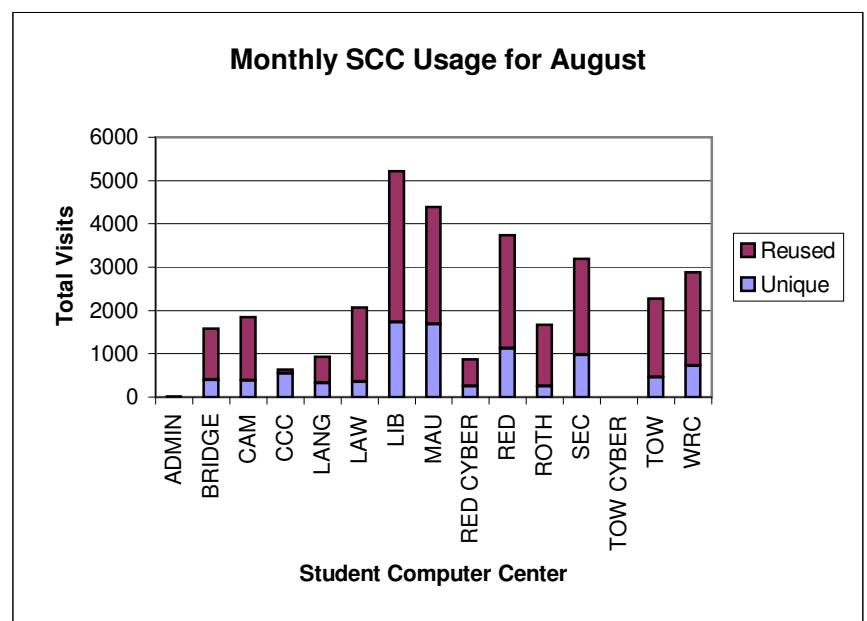

ITS - Student Computer Center Usage Statistics FY2005

07/01/2005

July 2004

Center Name	Total	Unique	Reused	AveVisits	Seat,Hours	AveMin
ADMIN	71	5	66	14.2	17.3	14.6
BRIDGE	39	5	34	7.8	13.7	21.1
CAM	14	3	11	4.7	4.8	20.4
CCC	37	21	16	1.8	7.6	12.4
LANG	52	4	48	13	61.5	71
LAW	441	10	431	44.1	270.8	36.8
LIB	3453	704	2749	4.9	2612	45.4
MAU	2368	599	1769	4	1185.9	30
RED CYBER	32	1	31	32	3.1	5.9
RED	closed	closed	closed	closed	closed	closed
ROTH	1193	54	1139	22.1	721.9	36.3
SEC	1383	282	1101	4.9	682.5	29.6
TOW CYBER	closed	closed	closed	closed	closed	closed
TOW	closed	closed	closed	closed	closed	closed
WRC	1098	239	859	4.6	357.8	19.6
Total	10181	1538	8643	6.6	5939	35.0
SUN RAYS	2292	508	1784	4.5	352.6	9.2

August 2004

Center Name	Total	Unique	Reused	AveVisits	Seat,Hours	AveMin
ADMIN	12	3	9	4	2.4	11.8
BRIDGE	1585	405	1180	3.9	418.2	15.8
CAM	1851	379	1472	4.9	484.1	15.7
CCC	636	549	87	1.2	46.9	4.4
LANG	925	326	599	2.8	366.1	23.7
LAW	2064	353	1711	5.8	724.4	21.1
LIB	5214	1727	3487	3	3010.5	34.6
MAU	4395	1683	2712	2.6	1730	23.6
RED CYBER	871	258	613	3.4	189.8	13.1
RED	3732	1126	2606	3.3	1478.8	23.8
ROTH	1666	244	1422	6.8	666.1	24
SEC	3186	981	2205	3.2	954.2	18
TOW CYBER	closed	closed	closed	closed	closed	closed
TOW	2269	464	1805	4.9	776.7	20.5
WRC	2886	727	2159	4	823	17.1
Total	31292	6085	25207	5.1	11671	22.4
SUN RAYS	7281	2603	4678	2.797157	849.2	7