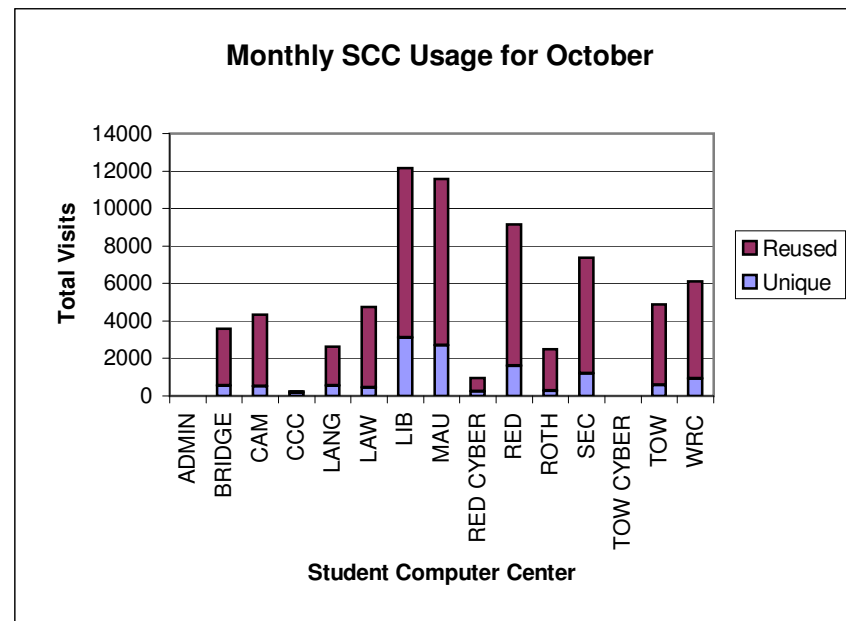

October 2004		Total	Unique	Reused	AveVisits	Seat,Hours	AveMin
ADMIN		9	4	5	2.3	1.7	11.3
BRIDGE		3588	553	3035	6.5	1214	20.3
CAM		4321	504	3817	8.6	1360.7	18.9
CCC		234	162	72	1.4	27.9	7.2
LANG		2634	542	2092	4.9	1304.6	29.7
LAW		4762	439	4323	10.8	2342.8	29.5
LIB		12146	3117	9029	3.9	8477	41.9
MAU		11571	2700	8871	4.3	5808.4	30.1
RED CYBER		941	239	702	3.9	185.4	11.8
RED		9160	1603	7557	5.7	5148.2	33.7
ROTH		2486	263	2223	9.5	1024.1	24.7
SEC		7383	1211	6172	6.1	2824	22.9
TOW CYBER	closed	closed	closed	closed	closed	closed	closed
TOW		4896	593	4303	8.3	2406.2	29.5
WRC		6107	939	5168	6.5	1855.3	18.2
Total		70238	7487	62751	9.4	33980	29.0
SUN RAYS		7788	2909	4879	2.7	696.3	5.4