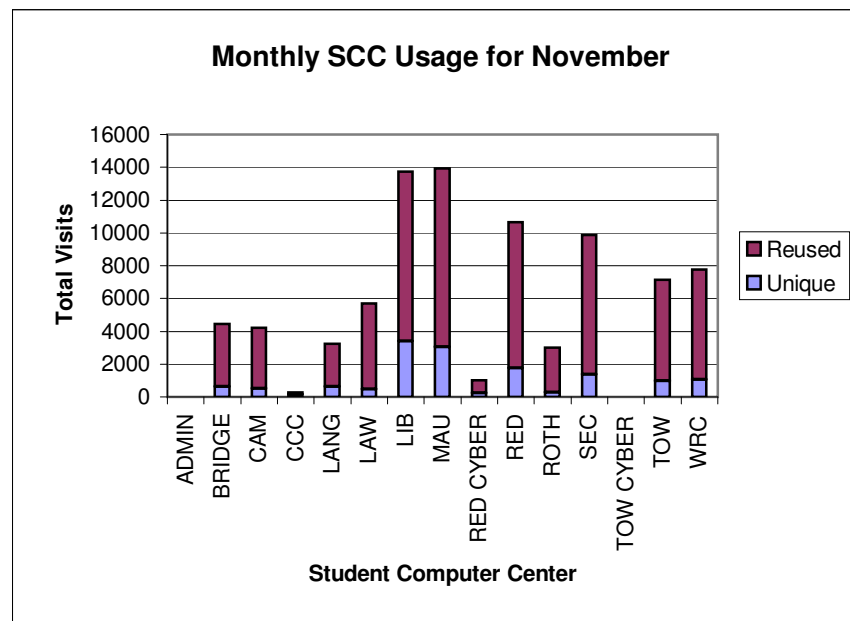

November		2004				
Center Name	Total	Unique	Reused	AveVisits	Seat,Hours	AveMin
ADMIN	8	5	3	1.6	1.9	13.9
BRIDGE	4459	615	3844	7.3	1569.1	21.1
CAM	4204	503	3701	8.4	1444.1	20.6
CCC	256	155	101	1.7	31.4	7.4
LANG	3238	615	2623	5.3	1687.3	31.3
LAW	5683	481	5202	11.8	2679.1	28.3
LIB	13755	3389	10366	4.1	10459.4	45.6
MAU	13943	3028	10915	4.6	7577.8	32.6
RED CYBER	1029	246	783	4.2	203.1	11.8
RED	10645	1762	8883	6	6153.5	34.7
ROTH	2996	279	2717	10.7	1257.3	25.2
SEC	9874	1361	8513	7.3	3861.2	23.5
TOW CYBER	closed	closed	closed	closed	closed	closed
TOW	7153	963	6190	7.4	4207.1	36
WRC	7760	1062	6698	7.3	2571	19.9
Total	85003	8021	76982	10.6	43703	30.8
SUN RAYS	8601	3393	5208	2.5	878.8	6.1