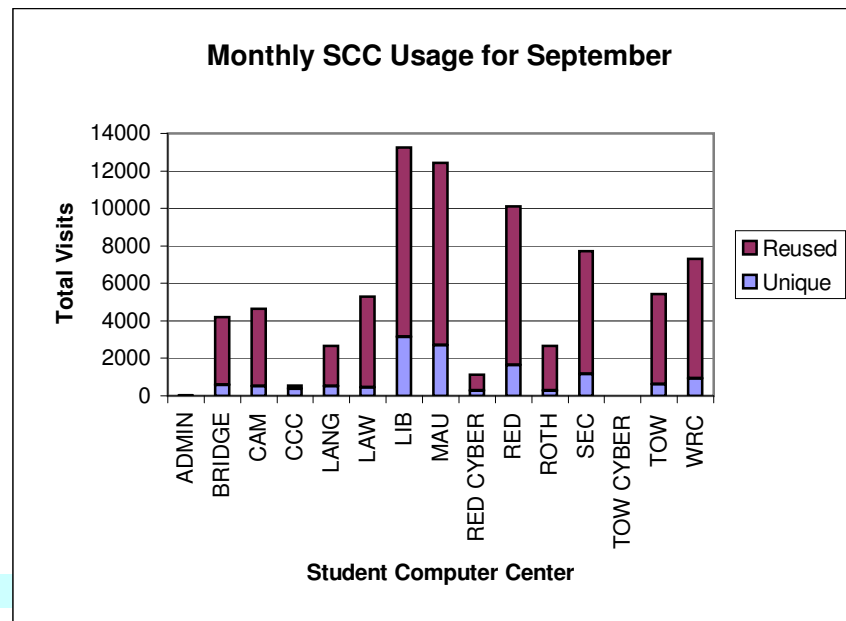

September 2004		Total	Unique	Reused	AveVisits	Seat,Hours	AveMin
ADMIN		45	7	38	6.4	3.8	5.1
BRIDGE		4205	586	3619	7.2	1283.6	18.3
CAM		4646	519	4127	9	1495.8	19.3
CCC		530	377	153	1.4	49	5.5
LANG		2664	525	2139	5.1	1186.5	26.7
LAW		5308	427	4881	12.4	2321	26.2
LIB		13251	3125	10126	4.2	8398.2	38
MAU		12427	2689	9738	4.6	5768	27.8
RED CYBER		1115	281	834	4	209.9	11.3
RED		10102	1629	8473	6.2	4940	29.3
ROTH		2659	262	2397	10.1	1021.1	23
SEC		7707	1163	6544	6.6	2721.9	21.2
TOW CYBER	closed	closed	closed	closed	closed	closed	closed
TOW		5432	607	4825	8.9	2372.2	26.2
WRC		7311	935	6376	7.8	2341.4	19.2
Total		77402	7624	69778	10.2	34112	26.4
SUN RAYS		11907	3442	8465	3.5	910.9	4.6