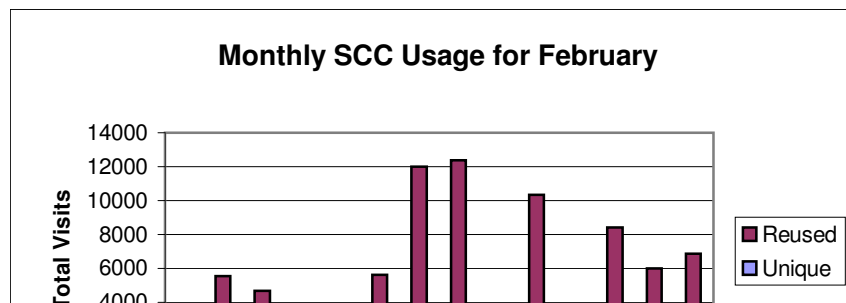

February		2004				
Center Name	Total	Unique	Reused	AveVisits	Seat,Hours	AveMin
ADMIN	14	4	10	3.5	5	21.2
BRIDGE	5563	712	4851	7.8	1823.2	19.7
CAM	4665	509	4156	9.2	1659.9	21.3
CCC	89	42	47	2.1	17.4	11.8
LANG	3491	661	2830	5.3	1669.8	28.7
LAW	5632	465	5167	12.1	2129.8	22.7
LIB	11990	3013	8977	4	8125.6	40.7