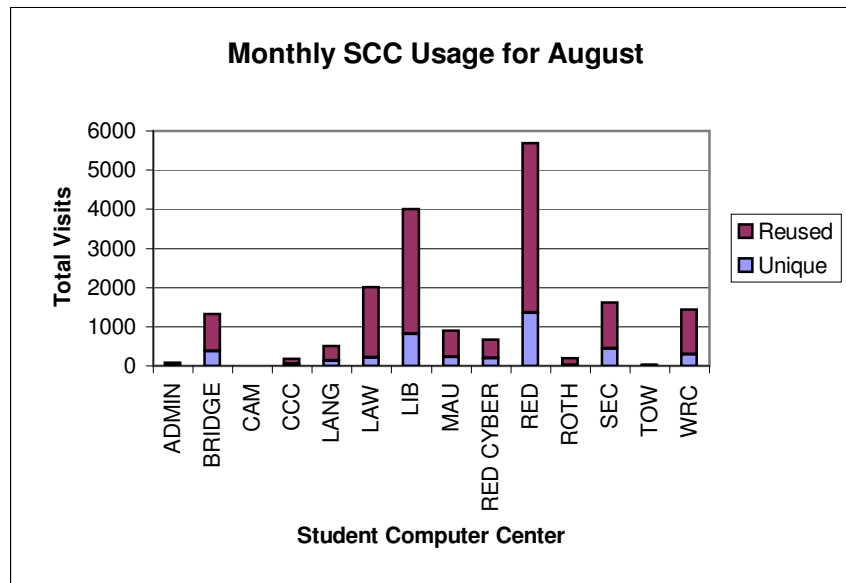

July 2003						
Center Name	Total	Unique	Reused	AveVisits	Seat,Hours	AveMin
ADMIN	597	437	160	1.4	107.7	10.8
BRIDGE	closed	closed	closed	closed	closed	closed
CAM	closed	closed	closed	closed	closed	closed
CCC	66	7	59	9.4	18	16.4
LANG	29	0	29	29	2.8	5.7
LAW	5	0	5	5	3.5	42.3
LIB	4657	139	4518	33.5	4039.6	52
MAU	closed	closed	closed	closed	closed	closed
RED CYBER	982	30	952	32.7	322.7	19.7
RED	closed	closed	closed	closed	closed	closed
ROTH	586	13	573	45.1	433.8	44.4
SEC	1781	41	1740	43.4	903.2	30.4
TOW	closed	closed	closed	closed	closed	closed
WRC	1369	21	1348	65.2	866	38
<b>Total</b>	<b>10072</b>	<b>1027</b>	<b>9045</b>	<b>9.8</b>		
SUN RAYS	3362	120	3242	28	673.8	12

August 2003						
Center Name	Total	Unique	Reused	AveVisits	Seat,Hours	AveMin
ADMIN	89	6	83	14.8	15	10.1
BRIDGE	1319	381	938	3.5	349.1	15.9
CAM	5	2	3	2.5	0.1	1.3
CCC	186	51	135	3.6	23.7	7.6
LANG	499	131	368	3.8	175.1	21
LAW	2005	219	1786	9.2	631.8	18.9
LIB	4008	822	3186	4.9	2191.3	32.8
MAU	895	234	661	3.8	328.4	22
RED CYBER	673	202	471	3.3	139.6	12.4
RED	5687	1349	4338	4.2	2064.1	21.8
ROTH	194	24	170	8.1	58.3	18
SEC	1614	434	1180	3.7	538.6	20
TOW	39	12	27	3.3	5.2	8
WRC	1443	291	1152	5.0	448.1	18.6
<b>Total</b>	<b>18656</b>	<b>3034</b>	<b>15622</b>	<b>6.1</b>		
SUN RAYS	1755	690	1065	2.5	194.2	6.6