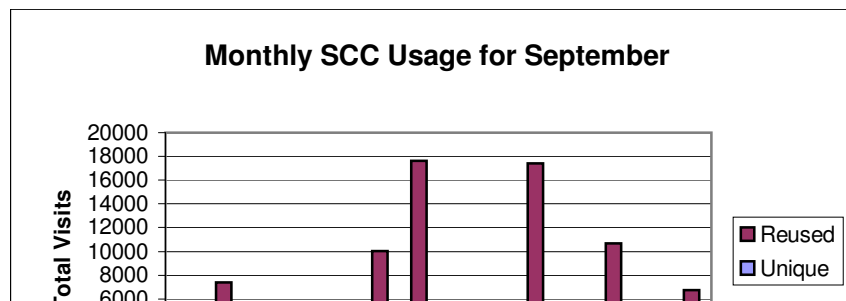

September 2003						
Center Name	Total	Unique	Reused	AveVisits	Seat,Hours	AveMin
ADMIN	96	1	95	96	22.6	14.1
BRIDGE	7376	677	6699	10.9	2359.8	19.2
CAM	1579	174	1405	9.1	528.3	20.1
CCC	276	91	185	3	43.7	9.5
LANG	3664	335	3329	10.9	1656.6	27.1
LAW	10014	311	9703	32.2	3615.9	21.7
LIB	17630	1999	15631	8.8	9827.5	33.4