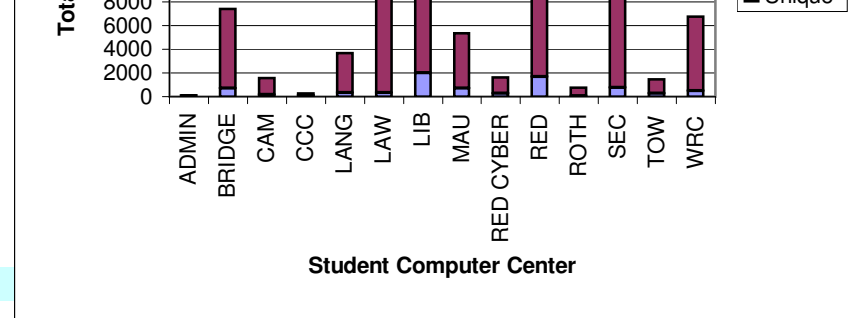

MAU	5330	683	4647	7.8	2671.2	30.1
RED CYBER	1644	288	1356	5.7	343	12.5
RED	17402	1680	15722	10.4	7802.5	26.9
ROTH	733	80	653	9.2	215.5	17.6
SEC	10655	756	9899	14.1	4209.7	23.7
TOW	1477	263	1214	5.62	318.5	27.8
WRC	6720	483	6237	13.9	2415.4	21.6
Total	84596	4554	80042	18.6		
SUN RAYS	12433	2217	10216	5.6	1218.2	5.9