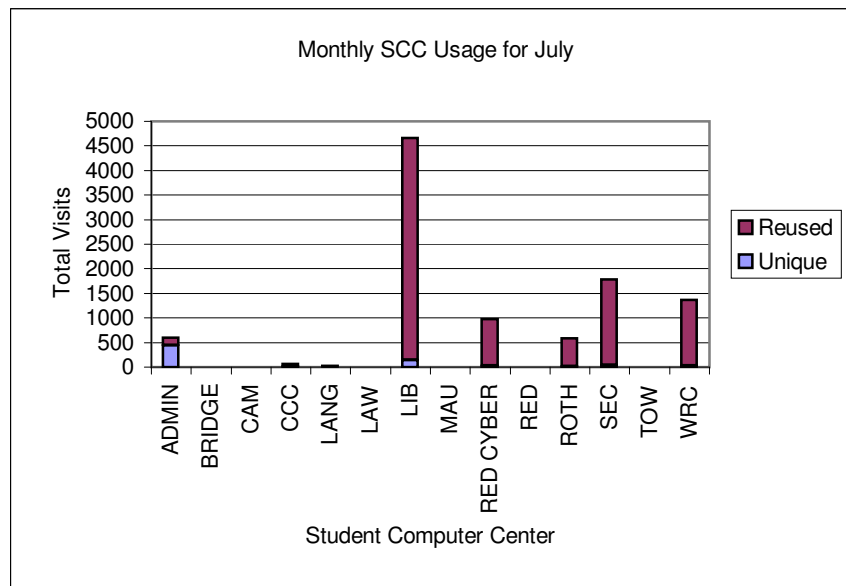

July 2003						
Center Name	Total	Unique	Reused	AveVisits	Seat,Hours	AveMin
ADMIN	597	437	160	1.4	107.7	10.8
BRIDGE	closed	closed	closed	closed	closed	closed
CAM	closed	closed	closed	closed	closed	closed
CCC	66	7	59	9.4	18	16.4
LANG	29	0	29	29	2.8	5.7
LAW	5	0	5	5	3.5	42.3
LIB	4657	139	4518	33.5	4039.6	52
MAU	closed	closed	closed	closed	closed	closed
RED CYBER	982	30	952	32.7	322.7	19.7
RED	closed	closed	closed	closed	closed	closed
ROTH	586	13	573	45.1	433.8	44.4
SEC	1781	41	1740	43.4	903.2	30.4
TOW	closed	closed	closed	closed	closed	closed
WRC	1369	21	1348	65.2	866	38
<b>Total</b>	<b>10072</b>	<b>1027</b>	<b>9045</b>	<b>9.8</b>		
SUN RAYS	3362	120	3242	28	673.8	12

August 2003						
Center Name	Total	Unique	Reused	AveVisits	Seat,Hours	AveMin
ADMIN	89	6	83	14.8	15	10.1
BRIDGE	1319	381	938	3.5	349.1	15.9
CAM	5	2	3	2.5	0.1	1.3
CCC	186	51	135	3.6	23.7	7.6
LANG	499	131	368	3.8	175.1	21
LAW	2005	219	1786	9.2	631.8	18.9
LIB	4008	822	3186	4.9	2191.3	32.8
MAU	895	234	661	3.8	328.4	22
RED CYBER	673	202	471	3.3	139.6	12.4
RED	5687	1349	4338	4.2	2064.1	21.8
ROTH	194	24	170	8.1	58.3	18
SEC	1614	434	1180	3.7	538.6	20
TOW	39	12	27	3.3	5.2	8
WRC	1443	291	1152	5.0	448.1	18.6
<b>Total</b>	<b>18656</b>	<b>3034</b>	<b>15622</b>	<b>6.1</b>		
SUN RAYS	1755	690	1065	2.5	194.2	6.6

September 2003						
Center Name	Total	Unique	Reused	AveVisits	Seat,Hours	AveMin
ADMIN	96	1	95	96	22.6	14.1
BRIDGE	7376	677	6699	10.9	2359.8	19.2
CAM	1579	174	1405	9.1	528.3	20.1
CCC	276	91	185	3	43.7	9.5
LANG	3664	335	3329	10.9	1656.6	27.1
LAW	10014	311	9703	32.2	3615.9	21.7
LIB	17630	1999	15631	8.8	9827.5	33.4