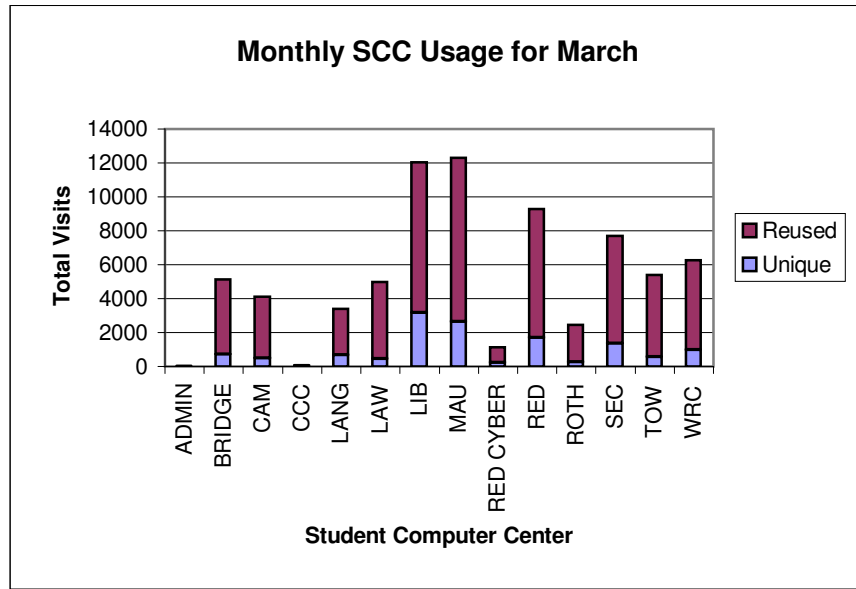

March 2004

Center Name	Total	Unique	Reused	AveVisits	Seat,Hours	AveMin
ADMIN	29	4	25	7.3	2.8	5.8
BRIDGE	5124	707	4417	7.2	1766.1	20.7
CAM	4114	497	3617	8.3	1475.2	21.5
CCC	84	46	38	1.8	16	11.4
LANG	3398	688	2710	4.9	1658.1	29.3
LAW	4992	456	4536	10.9	1952.7	23.5
LIB	12035	3152	8883	3.8	8312.9	41.4
MAU	12288	2652	9636	4.6	6653.5	32.5
RED CYBER	1117	220	897	5.1	267	14.3
RED	9300	1714	7586	5.4	4686.3	30.2
ROTH	2437	257	2180	9.5	973.1	24
SEC	7706	1368	6338	5.6	3464.4	27
TOW	5379	579	4800	9.3	2209.2	24.6
WRC	6255	971	5284	6.4	2264.9	21.7
Total	74258	7515	66743	9.9		
SUN RAYS	6453	2372	4081	2.7	642.5	6.0