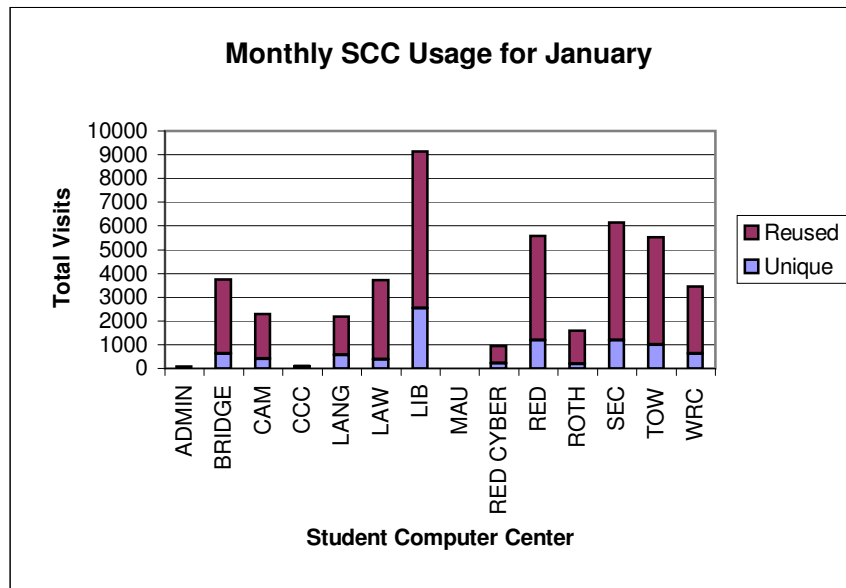

January		2003				
Center Name	Total	Unique	Reused	AveVisits	Seat,Hours	AveMin
ADMIN	92	6	86	15.3	13.5	8.8
BRIDGE	3758	610	3148	6.2	1488.6	23.8
CAM	2278	412	1866	5.5	676.6	17.8
CCC	110	82	28	1.3	31.5	17.2
LANG	2191	565	1626	3.9	1103.8	30.2
LAW	3731	387	3344	9.6	1300.5	20.9
LIB	9146	2529	6617	3.6	6063.4	39.8
MAU	Closed	Closed	Closed	Closed	Closed	Closed
RED CYBER	943	229	714	4.1	233.2	14.8
RED	5578	1193	4385	4.7	3144.6	33.8
ROTH	1590	197	1393	8.1	627.2	23.7
SEC	6147	1177	4970	5.2	2193.9	21.4
TOW	5524	1006	4518	5.5	2681.3	29.1
WRC	3461	632	2829	5.5	1313.6	22.8
Total	44549	6161	38388	7.2		
SUN RAYS	11475	3640	7835	3.2	1301.4	6.8