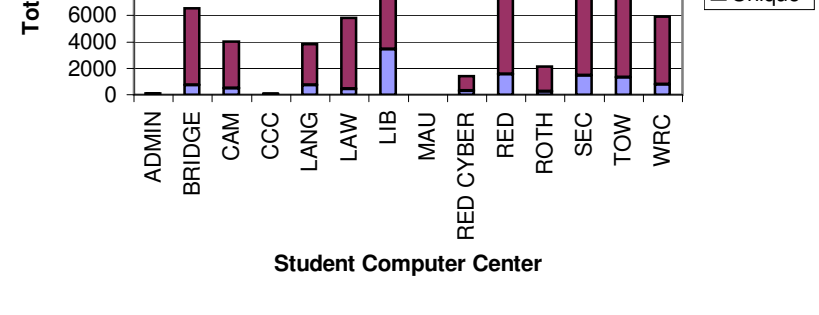

MAU	closed	closed	closed	closed	closed	closed
RED CYBER	1425	273	1152	5.2	329.1	13.9
RED	10065	1533	8532	6.6	6111.6	36.4
ROTH	2158	224	1934	9.6	1036.5	28.8
SEC	9878	1434	8444	6.9	4076.2	24.8
TOW	10380	1322	9058	7.9	6067.2	35.1
WRC	5919	800	5119	7.4	2499.4	25.3
Total	75884	7219	68665	10.5		
SUN RAYS	14253	3833	10420	3.7	1445.3	6.1