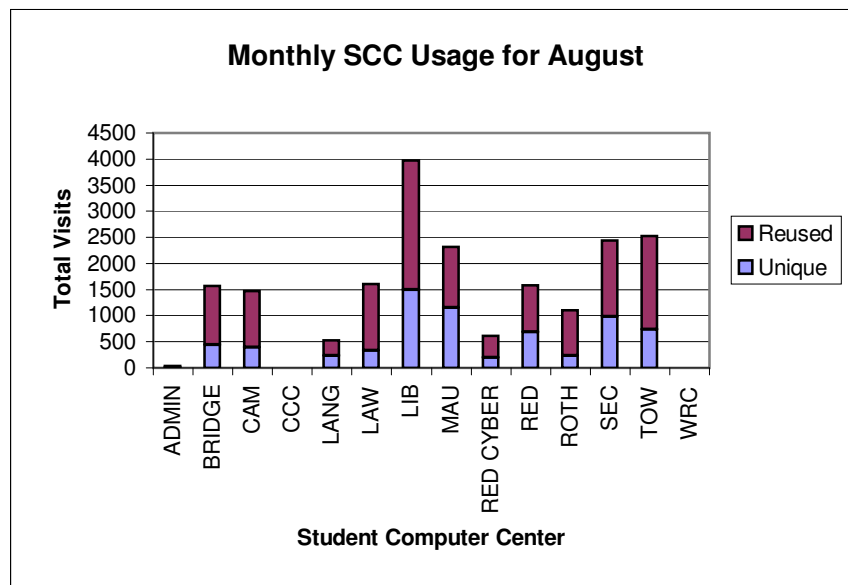

July 2002						
Center Name	Total	Unique	Reused	AveVisits	Seat,Hours	AveMin
ADMIN	5	1	4	5	0.4	4.6
BRIDGE	2	0	2	2	0.7	21.3
CAM	Closed	Closed	Closed	Closed	Closed	Closed
CCC	Closed	Closed	Closed	Closed	Closed	Closed
LANG	98	4	94	24.5	7.6	4.6
LAW	Closed	Closed	Closed	Closed	Closed	Closed
LIB	3508	657	2851	5.3	3193.1	54.6
MAU	723	159	564	4.5	347.6	28.8
RED CYBER	95	12	83	7.9	18.2	11.5
RED	1	0	1	1	0	1.4
ROTH	468	74	394	6.3	252.7	32.4
SEC	1642	299	1343	5.5	742.3	27.1
TOW	Closed	Closed	Closed	Closed	Closed	Closed
WRC	Closed	Closed	Closed	Closed	Closed	Closed
Total	6542	1027	5515	6.4	4562.5	41.8
SUN RAYS	6378					

August 2002						
Center Name	Total	Unique	Reused	AveVisits	Seat,Hours	AveMin
ADMIN	38	9	29	4.2	3.9	6.2
BRIDGE	1568	443	1125	3.5	617.1	23.6
CAM	1467	388	1079	3.8	471.2	19.3
CCC	Closed	Closed	Closed	Closed	Closed	Closed
LANG	529	233	296	2.3	237.8	27
LAW	1606	331	1275	4.9	623	23.3
LIB	3976	1499	2477	2.7	2897	43.7
MAU	2315	1158	1157	2	1073.3	27.8
RED CYBER	607	192	415	3.2	136.9	13.5
RED	1579	691	888	2.3	879.4	33.4
ROTH	1109	231	878	4.8	425.9	23
SEC	2439	975	1464	2.5	953.6	23.5
TOW	2528	736	1792	3.4	1298.5	30.8
WRC	Closed	Closed	Closed	Closed	Closed	Closed
Total	19761	5096	14665	3.9	9617.7	29.2
SUN RAYS	8111					