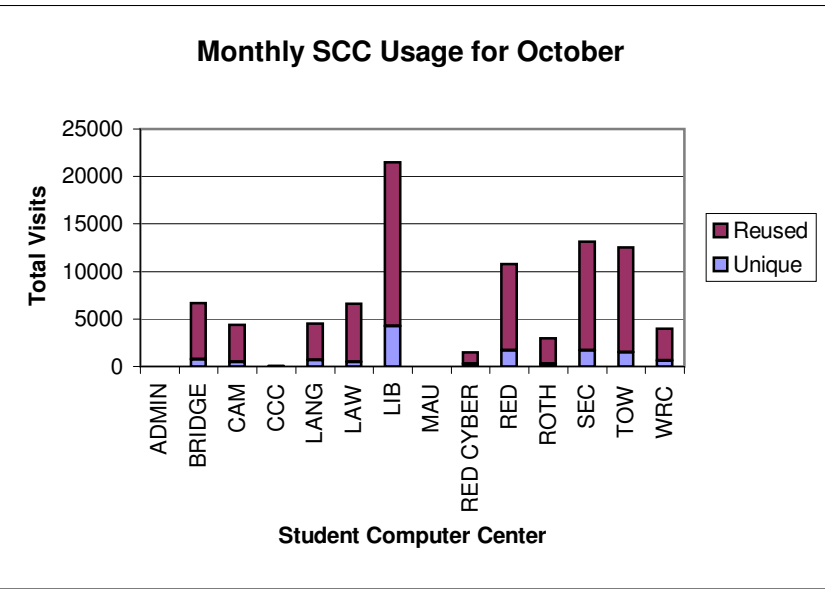

October 2002

Center Name	Total	Unique	Reused	AveVisits	Seat,Hours	AveMin
ADMIN	15	3	12	5	4.9	19.4
BRIDGE	6659	744	5915	9	3090.5	27.8
CAM	4406	486	3920	9.1	1766.4	24.1
CCC	50	31	19	1.6	10.7	12.8
LANG	4517	698	3819	6.5	2609.6	34.7
LAW	6634	458	6176	14.5	2725	24.6
LIB	21498	4243	17255	5.1	15925.3	44.4
MAU	20	19	1	1.1	11.5	34.5
RED CYBER	1457	297	1160	4.9	435.4	17.9
RED	10793	1682	9111	6.4	7069.2	39.3
ROTH	2976	274	2702	10.9	1429.4	28.8
SEC	13116	1709	11407	7.7	6083	27.8
TOW	12525	1504	11021	8.3	8134.3	39
WRC	4008	579	3429	6.9	2010.4	30.1
Total	88674	7925	80749	11.2	51305.5	34.7
SUN RAYS	15658	4467	11191	3.5	6927.9	26.5