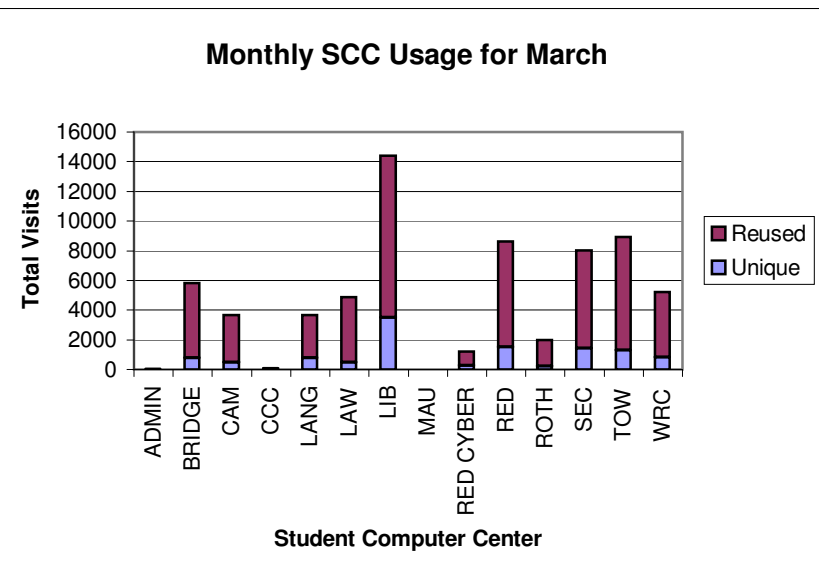

March 2003

Center Name	Total	Unique	Reused	AveVisits	Seat,Hours	AveMin
ADMIN	33	7	26	4.7	8.6	15.7
BRIDGE	5826	759	5067	7.7	2494.6	25.7
CAM	3656	466	3190	7.8	1148	18.8
CCC	102	50	52	2	44.4	26.1
LANG	3667	774	2893	4.7	2060.7	33.7
LAW	4852	456	4396	10.6	1851.8	22.9
LIB	14418	3494	10924	4.1	11402.3	47.5
MAU	Closed	Closed	Closed	Closed	Closed	Closed
RED CYBER	1189	275	914	4.3	238.4	12
RED	8640	1507	7133	5.7	5241.8	36.4
ROTH	2001	233	1768	8.6	1000.5	30
SEC	8015	1420	6595	5.6	3672.9	27.5
TOW	8931	1287	7644	6.9	5441.8	36.6
WRC	5229	816	4413	6.4	2203.2	25.3
Total	66559	7257	59302	9.2		
SUN RAYS	11260	3470	7790	3.2	1166.1	6.2