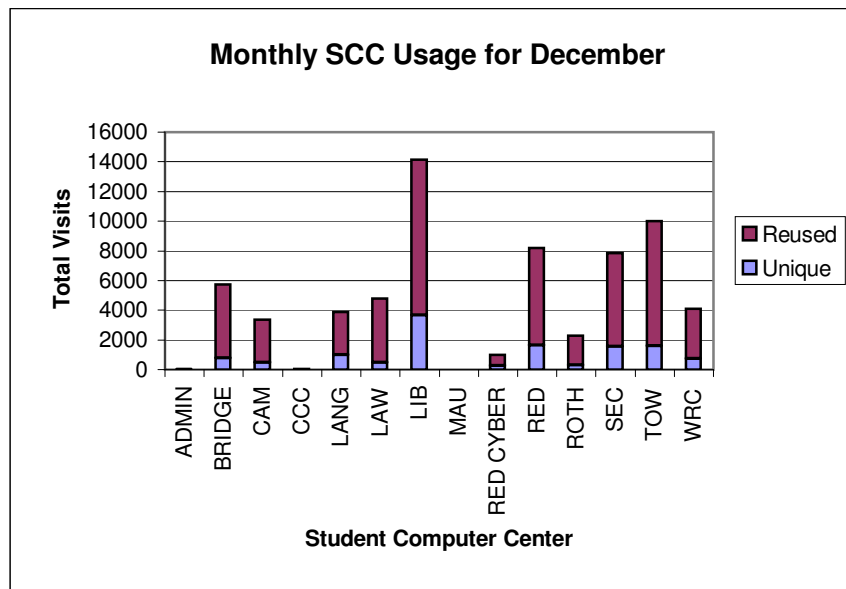

December		2002				
Center Name	Total	Unique	Reused	AveVisits	Seat,Hours	AveMin
ADMIN	48	7	41	6.9	7.1	8.9
BRIDGE	5720	793	4927	7.2	2573.1	27
CAM	3365	486	2879	6.9	1123.8	20
CCC	47	34	13	1.4	5.3	6.7
LANG	3886	992	2894	3.9	2586	39.9
LAW	4792	455	4337	10.5	2027.8	25.4
LIB	14130	3660	10470	3.9	11437.8	48.6
MAU	Closed	Closed	Closed	Closed	Closed	Closed
RED CYBER	992	250	742	4	269.5	16.3
RED	8185	1650	6535	5	5605.5	41.1
ROTH	2265	281	1984	8.1	1232.2	32.6
SEC	7833	1537	6296	5.1	4238.1	32.5
TOW	10007	1593	8414	6.3	8203.9	49.2
WRC	4100	732	3368	5.6	2211	32.4
Total	65370	7827	57543	8.4		
SUN RAYS	11148	3612	7536	3.1	1217.6	6.6