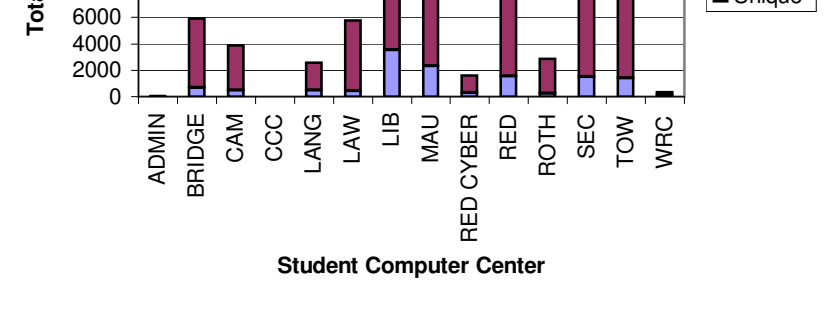

MAU	10356	2306	8050	4.5	5034.3	29.2
RED CYBER	1577	308	1269	5.1	466.3	17.7
RED	9337	1538	7799	6.1	5475.9	35.2
ROTH	2852	262	2590	10.9	1212.2	25.5
SEC	10392	1500	8892	6.9	3952.6	22.8
TOW	11619	1398	10221	8.3	6068.6	31.3
WRC	316	152	164	2.1	120.3	22.8
Total	80720	7751	72969	10.4	40484.2	30.1
SUN RAYS	18382