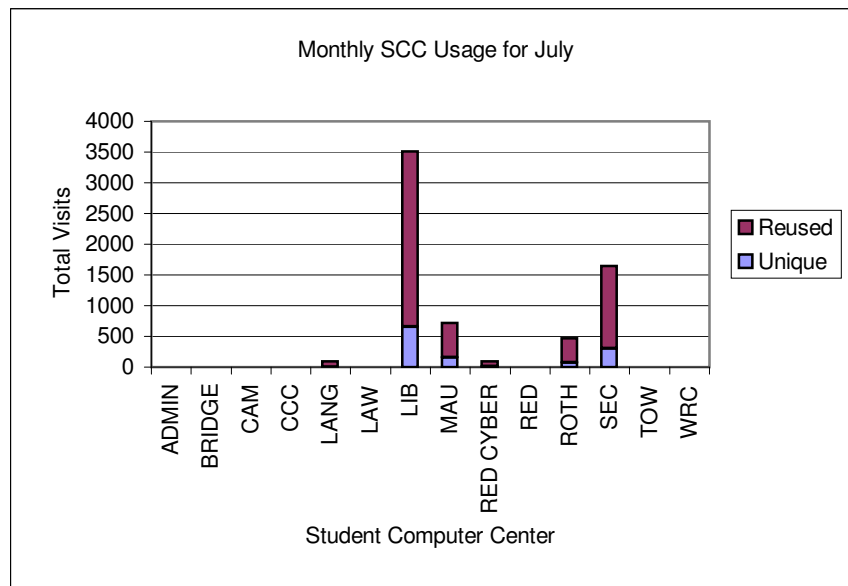

July 2002						
Center Name	Total	Unique	Reused	AveVisits	Seat,Hours	AveMin
ADMIN	5	1	4	5	0.4	4.6
BRIDGE	2	0	2	2	0.7	21.3
CAM	Closed	Closed	Closed	Closed	Closed	Closed
CCC	Closed	Closed	Closed	Closed	Closed	Closed
LANG	98	4	94	24.5	7.6	4.6
LAW	Closed	Closed	Closed	Closed	Closed	Closed
LIB	3508	657	2851	5.3	3193.1	54.6
MAU	723	159	564	4.5	347.6	28.8
RED CYBER	95	12	83	7.9	18.2	11.5
RED	1	0	1	1	0	1.4
ROTH	468	74	394	6.3	252.7	32.4
SEC	1642	299	1343	5.5	742.3	27.1
TOW	Closed	Closed	Closed	Closed	Closed	Closed
WRC	Closed	Closed	Closed	Closed	Closed	Closed
Total	6542	1027	5515	6.4	4562.5	41.8
SUN RAYS	6378					

August 2002						
Center Name	Total	Unique	Reused	AveVisits	Seat,Hours	AveMin
ADMIN	38	9	29	4.2	3.9	6.2
BRIDGE	1568	443	1125	3.5	617.1	23.6
CAM	1467	388	1079	3.8	471.2	19.3
CCC	Closed	Closed	Closed	Closed	Closed	Closed
LANG	529	233	296	2.3	237.8	27
LAW	1606	331	1275	4.9	623	23.3
LIB	3976	1499	2477	2.7	2897	43.7
MAU	2315	1158	1157	2	1073.3	27.8
RED CYBER	607	192	415	3.2	136.9	13.5
RED	1579	691	888	2.3	879.4	33.4
ROTH	1109	231	878	4.8	425.9	23
SEC	2439	975	1464	2.5	953.6	23.5
TOW	2528	736	1792	3.4	1298.5	30.8
WRC	Closed	Closed	Closed	Closed	Closed	Closed
Total	19761	5096	14665	3.9	9617.7	29.2
SUN RAYS	8111					

September 2002						
Center Name	Total	Unique	Reused	AveVisits	Seat,Hours	AveMin
ADMIN	46	8	38	5.8	7	9.1
BRIDGE	5908	665	5243	8.9	2151.9	21.9
CAM	3864	474	3390	8.2	1369.9	21.3
CCC	4	4	0	1	0.6	8.3
LANG	2558	470	2088	5.4	1285.6	30.2
LAW	5756	428	5328	13.4	2295.9	23.9
LIB	16135	3552	12583	4.5	11043.2	41.1