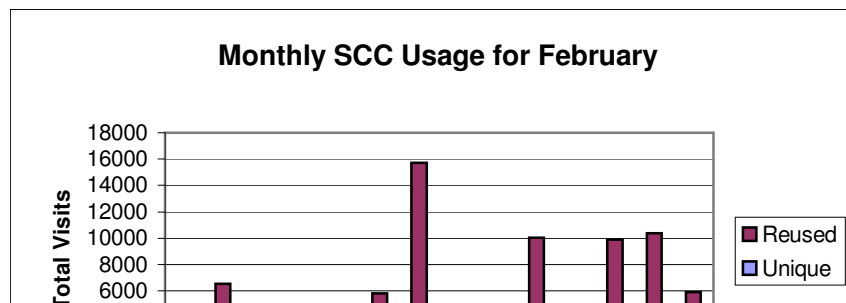

February		2003				
Center Name	Total	Unique	Reused	AveVisits	Seat,Hours	AveMin
ADMIN	83	12	71	6.9	21.9	15.8
BRIDGE	6534	746	5788	8.8	2828.8	26
CAM	4026	462	3564	8.7	1279.7	19.1
CCC	101	58	43	1.7	31.4	18.6
LANG	3809	736	3073	5.2	2119.3	33.4
LAW	5799	431	5368	13.5	2163.1	22.4
LIB	15707	3429	12278	4.6	11572.7	44.2