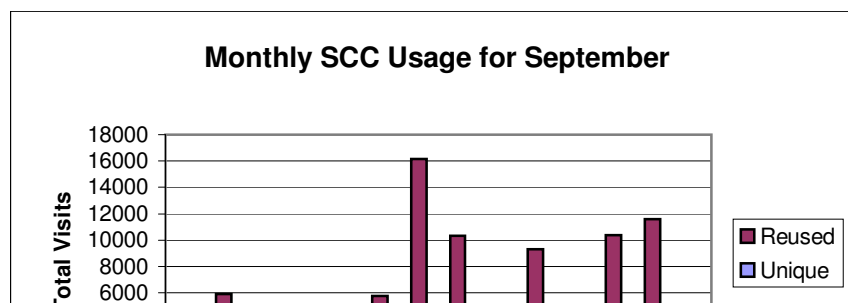

September 2002						
Center Name	Total	Unique	Reused	AveVisits	Seat,Hours	AveMin
ADMIN	46	8	38	5.8	7	9.1
BRIDGE	5908	665	5243	8.9	2151.9	21.9
CAM	3864	474	3390	8.2	1369.9	21.3
CCC	4	4	0	1	0.6	8.3
LANG	2558	470	2088	5.4	1285.6	30.2
LAW	5756	428	5328	13.4	2295.9	23.9
LIB	16135	3552	12583	4.5	11043.2	41.1