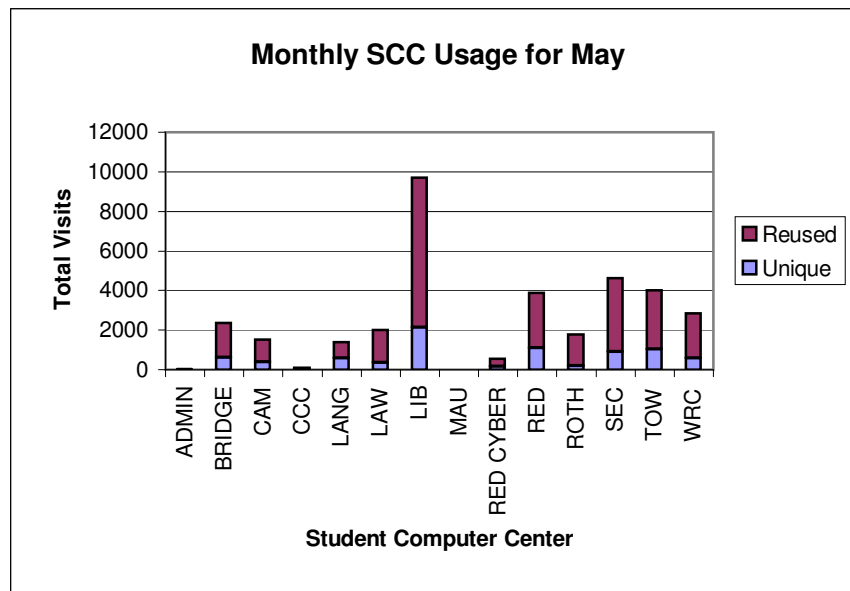

May		2003				
Center Name	Total	Unique	Reused	AveVisits	Seat,Hours	AveMin
ADMIN	28	3	25	9.3	5.7	12.2
BRIDGE	2362	612	1750	3.9	984.2	25
CAM	1524	402	1122	3.8	404.7	15.9
CCC	86	20	66	4.3	21.7	15.1
LANG	1378	574	804	2.4	857.6	37.3
LAW	2003	358	1645	5.6	734.3	22
LIB	9713	2119	7594	4.6	7652.7	47.3
MAU	Closed	Closed	Closed	Closed	Closed	Closed
RED CYBER	563	169	394	3.3	133.1	14.2
RED	3875	1088	2787	3.6	2395.5	37.1
ROTH	1772	181	1591	9.8	641	21.7
SEC	4623	907	3716	5.1	1930.9	25.1
TOW	4002	1042	2960	3.8	2479.6	37.2
WRC	2847	572	2275	5	1206.1	25.4
Total	34776	5758	29018	6.0		
SUN RAYS	6895	1642	5253	4.2	774.0	6.7