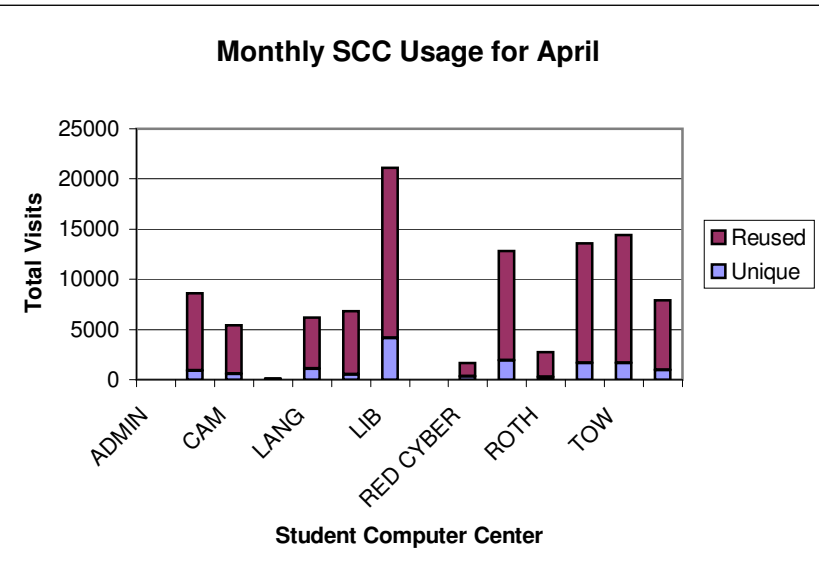

MAU	closed	closed	closed	closed	closed	closed
RED CYBER	1425	273	1152	5.2	329.1	13.9
RED	10065	1533	8532	6.6	6111.6	36.4
ROTH	2158	224	1934	9.6	1036.5	28.8
SEC	9878	1434	8444	6.9	4076.2	24.8
TOW	10380	1322	9058	7.9	6067.2	35.1
WRC	5919	800	5119	7.4	2499.4	25.3
Total	75884	7219	68665	10.5		
SUN RAYS	14253	3833	10420	3.7	1445.3	6.1

March 2003

Center Name	Total	Unique	Reused	AveVisits	Seat,Hours	AveMin
ADMIN	33	7	26	4.7	8.6	15.7
BRIDGE	5826	759	5067	7.7	2494.6	25.7
CAM	3656	466	3190	7.8	1148	18.8
CCC	102	50	52	2	44.4	26.1
LANG	3667	774	2893	4.7	2060.7	33.7
LAW	4852	456	4396	10.6	1851.8	22.9
LIB	14418	3494	10924	4.1	11402.3	47.5
MAU	Closed	Closed	Closed	Closed	Closed	Closed
RED CYBER	1189	275	914	4.3	238.4	12
RED	8640	1507	7133	5.7	5241.8	36.4
ROTH	2001	233	1768	8.6	1000.5	30
SEC	8015	1420	6595	5.6	3672.9	27.5
TOW	8931	1287	7644	6.9	5441.8	36.6
WRC	5229	816	4413	6.4	2203.2	25.3
Total	66559	7257	59302	9.2		
SUN RAYS	11260	3470	7790	3.2	1166.1	6.2

April 2003

Center Name	Total	Unique	Reused	AveVisits	Seat,Hours	AveMin
ADMIN	25	8	17	3.1	6	14.4
BRIDGE	8588	861	7727	10	3734.7	26.1
CAM	5439	544	4895	10	1668	18.4
CCC	152	65	87	2.3	58.5	23.1
LANG	6202	1066	5136	5.8	3707.4	35.9
LAW	6809	530	6279	12.8	2716	23.9
LIB	21081	4165	16916	5.1	16409.3	46.7
MAU	Closed	Closed	Closed	Closed	Closed	Closed
RED CYBER	1655	336	1319	4.9	352.5	12.8
RED	12828	1902	10926	6.7	7624.4	35.7
ROTH	2767	259	2508	10.7	1342.2	29.1
SEC	13616	1633	11983	8.3	6496.3	28.6
TOW	14383	1687	12696	8.5	9714.7	40.5
WRC	7898	977	6921	8.1	3430.6	26.1
Total	101443	7948	93495	12.8		
SUN RAYS	12908	3702	9206	3.5	1221.8	5.7