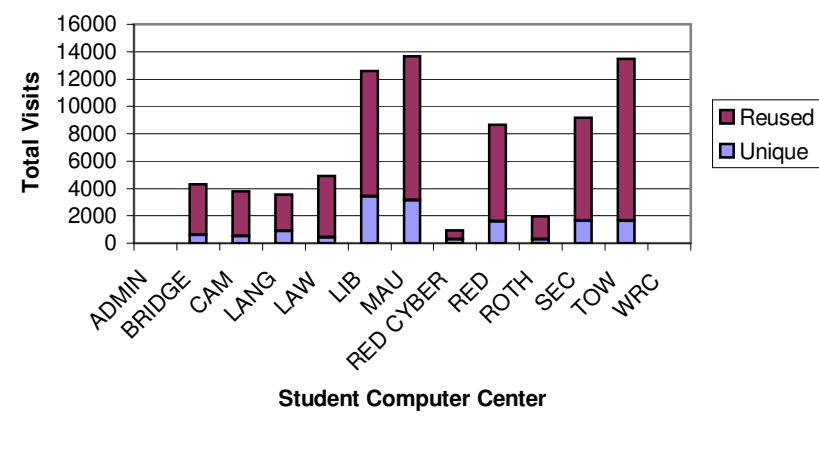

October 2001

Center Name	Total	Unique	Reused	AveVisits	Seat,Hours	AveMin
ADMIN	78	7	71	11.1	15.7	12.1
BRIDGE	4370	540	3830	8.1	1518.7	20.9
CAM	4992	515	4477	9.7	1380.4	16.6
LANG	4868	1778	3090	2.7	1600.0	19.7
LAW	6051	414	5637	14.6	2196.2	21.8
LIB	17083	3728	13355	4.6	11149.7	39.2
MAU	18509	3135	15374	5.9	8263.4	26.8
RED CYBER	1119	363	756	3.1	222.4	11.9
RED	10710	1600	9110	6.7	6019.7	33.7
ROTH	2788	267	2521	10.4	1011.6	21.8
SEC	13711	1792	11919	7.7	5385.8	23.6
TOW	13717	1500	12217	9.1	7277.3	31.8
WRC	Closed	Closed	Closed	Closed	Closed	Closed
Total	97996	8257	89739	11.9		
SUN RAYS	30558	5897	24661	5.2	3475.2	6.8

November 2001

Center Name	Total	Unique	Reused	AveVisits	Seat,Hours	AveMin
ADMIN	15	3	12	5.0	1.8	7.4
BRIDGE	4577	573	4004	8.0	1759.1	23.1
CAM	4535	523	4012	8.7	1327.7	17.6
LANG	4186	910	3276	4.6	1578.8	22.6
LAW	6153	407	5746	15.1	2203.0	21.5
LIB	15391	3614	11777	4.3	11178.2	43.6
MAU	16229	3074	13155	5.3	8454.2	31.3
RED CYBER	1136	356	780	3.2	212.4	11.2
RED	9497	1602	7895	5.9	5865.2	37.1
ROTH	2489	264	2225	9.4	908.5	21.9
SEC	11462	1679	9783	6.8	4585.8	24.0
TOW	13560	1518	12042	8.9	7824.9	34.6
WRC	Closed	Closed	Closed	Closed	Closed	Closed
Total	89230	8209	81021	10.9		
SUN RAYS	29868	5721	22936	5.0	2501.2	5.2

December 2001

ADMIN	15	4	11	3.8	1.5	5.8
BRIDGE	4299	585	3714	7.3	1603.0	22.4

CAM	3780	508	3272	7.4	1165.9	18.5
LANG	3557	888	2669	4.0	1581.6	26.7
LAW	4906	425	4481	11.5	1734.5	21.2
LIB	12571	3396	9175	3.7	9700.3	46.3
MAU	13641	3126	10515	4.4	7967.5	35.0
RED CYBER	913	300	613	3.0	185.0	12.2
RED	8651	1611	7040	5.4	5492.8	38.1
ROTH	1978	263	1715	7.5	819.5	24.9
SEC	9148	1656	7492	5.5	3850.7	25.3
TOW	13465	1625	11840	8.3	7814.5	34.8
WRC	Closed	Closed	Closed	Closed	Closed	Closed
Total	76924	8109	68815	9.5		
SUN RAYS	23660	5387	16990	4.2	1975.3	5.3