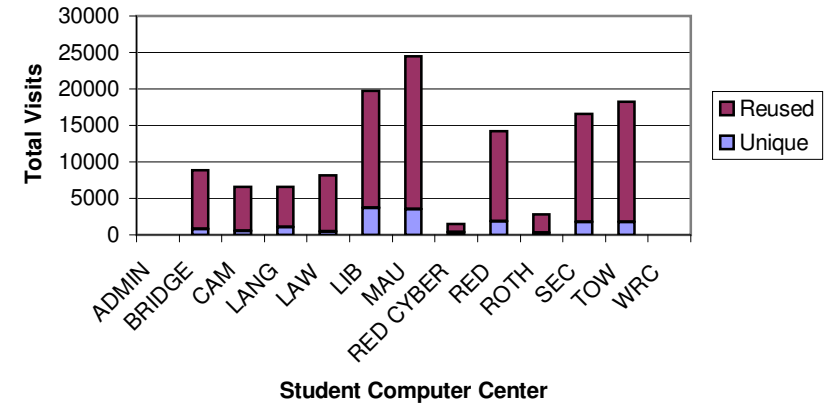

Student Computer Center

Monthly SCC Usage for March

Student Computer Center

April 2002

Center Name	Total	Unique	Reused	AveVisits	Seat,Hours	AveMin
ADMIN	36	3	33	12.0	17.4	29.1
BRIDGE	8818	780	8038	11.3	3840.5	26.1
CAM	6590	555	6035	11.9	2299.7	20.9
LANG	6568	1086	5482	6.0	2931.8	26.8
LAW	8188	469	7719	17.5	2895.2	21.2
LIB	19696	3677	16019	5.4	15072.5	45.9
MAU	24457	3541	20916	6.9	11924.6	29.3
RED CYBER	1519	317	1202	4.8	283.7	11.2
RED	14204	1832	12372	7.8	8629.0	36.5
ROTH	2826	248	2578	11.4	1303.5	27.7
SEC	16574	1794	14780	9.2	6288.7	22.8
TOW	18208	1751	16457	10.4	10345.1	34.1
WRC	Closed	Closed	Closed	Closed	Closed	Closed
Total	127684	8347	119337	15.3		
SUN RAYS	31425	5597	26142	5.7	2507.7	4.7

Monthly SCC Usage for April

Student Computer Center

May 2002

Center Name	Total	Unique	Reused	AveVisits	Seat,Hours	AveMin
ADMIN	6	1	5	6.0	0.2	2.5
BRIDGE	2539	557	1982	4.6	958.1	22.6
CAM	2028	415	1613	4.9	617.1	18.3
LANG	1885	729	1156	2.6	676.3	21.5
LAW	2159	363	1796	5.9	683.3	19.0
LIB	9899	2769	7130	3.6	7537.5	45.7
MAU	6466	2152	4314	3.0	3075.1	28.5

Monthly SCC Usage for May

RED CYBER	118	67	51	1.8	18.5	9.4
RED	4089	1276	2813	3.2	2407.9	35.3
ROTH	1337	218	1119	6.1	502.1	22.5
SEC	6204	1336	4868	4.6	2334.9	22.6
TOW	5140	1158	3982	4.4	2837.8	33.1
WRC	Closed	Closed	Closed	Closed	Closed	Closed
Total	41870	6961	34909	6.0		
SUN RAYS	18280	4230	11993	3.8	1466.5	5.4