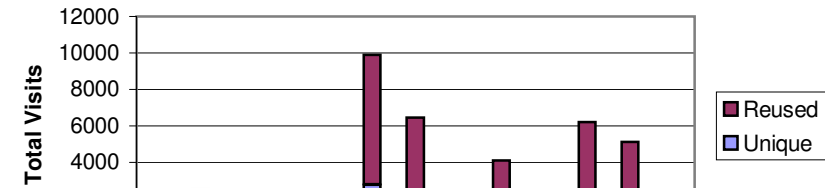

Student Computer Center

Monthly SCC Usage for March

Student Computer Center

April 2002

Center Name	Total	Unique	Reused	AveVisits	Seat,Hours	AveMin
ADMIN	36	3	33	12.0	17.4	29.1
BRIDGE	8818	780	8038	11.3	3840.5	26.1
CAM	6590	555	6035	11.9	2299.7	20.9
LANG	6568	1086	5482	6.0	2931.8	26.8
LAW	8188	469	7719	17.5	2895.2	21.2
LIB	19696	3677	16019	5.4	15072.5	45.9
MAU	24457	3541	20916	6.9	11924.6	29.3
RED CYBER	1519	317	1202	4.8	283.7	11.2
RED	14204	1832	12372	7.8	8629.0	36.5
ROTH	2826	248	2578	11.4	1303.5	27.7
SEC	16574	1794	14780	9.2	6288.7	22.8
TOW	18208	1751	16457	10.4	10345.1	34.1
WRC	Closed	Closed	Closed	Closed	Closed	Closed
Total	127684	8347	119337	15.3		
SUN RAYS	31425	5597	26142	5.7	2507.7	4.7

Monthly SCC Usage for April

Student Computer Center

May 2002

Center Name	Total	Unique	Reused	AveVisits	Seat,Hours	AveMin
ADMIN	6	1	5	6.0	0.2	2.5
BRIDGE	2539	557	1982	4.6	958.1	22.6
CAM	2028	415	1613	4.9	617.1	18.3
LANG	1885	729	1156	2.6	676.3	21.5
LAW	2159	363	1796	5.9	683.3	19.0
LIB	9899	2769	7130	3.6	7537.5	45.7
MAU	6466	2152	4314	3.0	3075.1	28.5

Monthly SCC Usage for May

RED CYBER	118	67	51	1.8	18.5	9.4
RED	4089	1276	2813	3.2	2407.9	35.3
ROTH	1337	218	1119	6.1	502.1	22.5
SEC	6204	1336	4868	4.6	2334.9	22.6
TOW	5140	1158	3982	4.4	2837.8	33.1
WRC	Closed	Closed	Closed	Closed	Closed	Closed
Total	41870	6961	34909	6.0		
SUN RAYS	18280	4230	11993	3.8	1466.5	5.4

June 2002

Center Name	Total	Unique	Reused	AveVisits	Seat,Hours	AveMin
ADMIN						
BRIDGE	19	5	14	3.8	8	25.4
CAM	Closed	Closed	Closed	Closed	Closed	Closed
LANG	642	384	258	1.7	122.4	11.4
LAW	Closed	Closed	Closed	Closed	Closed	Closed
LIB	6322	1420	4902	4.5	4859.7	46.1
MAU	2324	1579	745	1.5	588.2	15.2
RED CYBER	117	33	84	3.5	25.6	13.1
RED	25	10	15	2.5	53.5	128.4
ROTH	713	71	642	10	250.6	21.1
SEC	4095	674	3421	6.1	1617.1	23.7
TOW	Closed	Closed	Closed	Closed	Closed	Closed
WRC	Closed	Closed	Closed	Closed	Closed	Closed
Total	14257	3630	10627	3.9		
SUN RAYS	9848	1723	8125	5.7	863.7	6.3