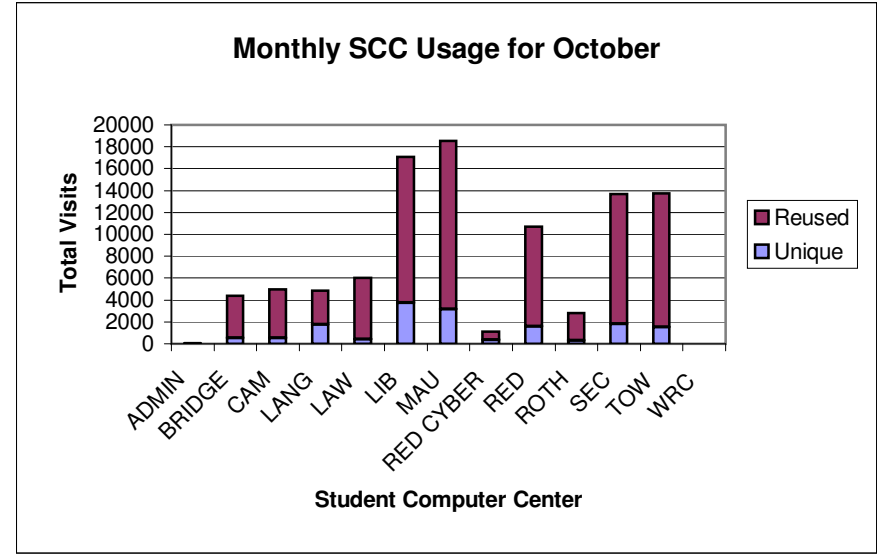

August 2001						
Center Name	Total	Unique	Reused	AveVisits	Seat,Hours	AveMin
ADMIN	148	17	131	8.7	32.9	13.4
BRIDGE	310	158	152	2.0	98.9	19.1
CAM	1104	353	751	3.1	264.8	14.4
LANG	2560	1111	1449	2.3	407.3	9.5
LAW	304	132	172	2.3	88.3	17.4
LIB	2778	1249	1529	2.2	1610.8	34.8
MAU	2350	1129	1221	2.1	828.6	21.2
RED CYBER	232	181	51	1.3	50.4	13.0
RED	1249	579	670	2.2	514.1	24.7
ROTH	1146	213	933	5.4	353.8	18.5
SEC	1553	683	870	2.3	430.2	16.6
TOW	1253	546	707	2.3	425.3	20.4
WRC	Closed	Closed	Closed	Closed	Closed	Closed
Total	14987	4765	10222	3.1		
SUN RAYS	8472	2886	5586	2.9	1145.9	8.1

September 2001						
Center Name	Total	Unique	Reused	AveVisits	Seat,Hours	AveMin
ADMIN	10	5	5	2.0	2.2	13.1
BRIDGE	1568	307	1261	5.1	560.7	21.5
CAM	2613	405	2208	6.5	715.3	16.4
LANG	3229	1476	1753	2.2	578.5	10.8
LAW	2639	308	2331	8.6	970.0	22.1
LIB	8348	2655	5693	3.1	5185.8	37.3
MAU	8583	2262	6321	3.8	3471.2	24.3
RED CYBER	759	256	503	3.0	149.5	11.8
RED	5198	1162	4036	4.5	2759.2	31.8

October 2001

Center Name	Total	Unique	Reused	AveVisits	Seat,Hours	AveMin
ADMIN	78	7	71	11.1	15.7	12.1
BRIDGE	4370	540	3830	8.1	1518.7	20.9
CAM	4992	515	4477	9.7	1380.4	16.6
LANG	4868	1778	3090	2.7	1600.0	19.7
LAW	6051	414	5637	14.6	2196.2	21.8
LIB	17083	3728	13355	4.6	11149.7	39.2
MAU	18509	3135	15374	5.9	8263.4	26.8
RED CYBER	1119	363	756	3.1	222.4	11.9
RED	10710	1600	9110	6.7	6019.7	33.7
ROTH	2788	267	2521	10.4	1011.6	21.8
SEC	13711	1792	11919	7.7	5385.8	23.6
TOW	13717	1500	12217	9.1	7277.3	31.8
WRC	Closed	Closed	Closed	Closed	Closed	Closed
Total	97996	8257	89739	11.9		
SUN RAYS	30558	5897	24661	5.2	3475.2	6.8