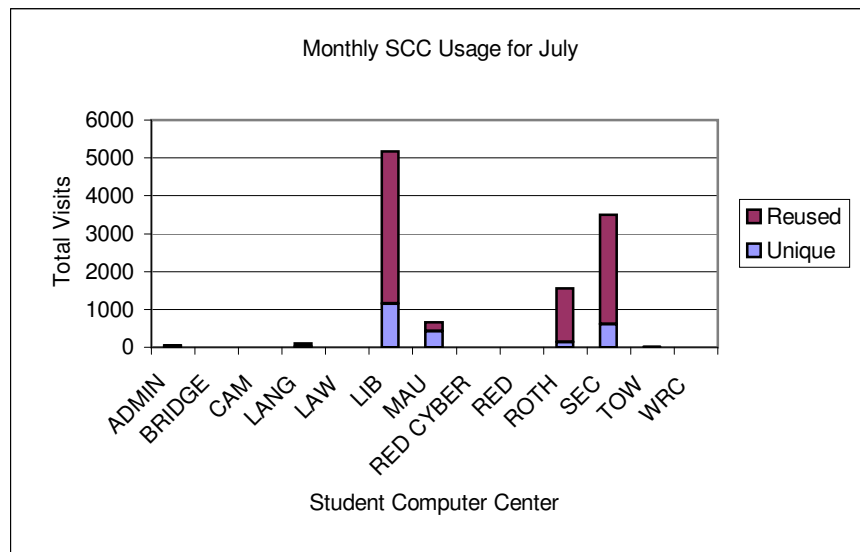

July 2001						
Center Name	Total	Unique	Reused	AveVisits	Seat,Hours	AveMin
ADMIN	55	9	46	6.1	7.1	7.7
BRIDGE	Closed	Closed	Closed	Closed	Closed	Closed
CAM	Closed	Closed	Closed	Closed	Closed	Closed
LANG	98	25	73	3.9	7.0	4.3
LAW	Closed	Closed	Closed	Closed	Closed	Closed
LIB	5165	1156	4009	4.5	3217.3	37.4
MAU	664	426	238	1.6	283.1	25.6
RED CYBER	Closed	Closed	Closed	Closed	Closed	Closed
RED	Closed	Closed	Closed	Closed	Closed	Closed
ROTH	1561	140	1421	11.2	608.6	23.4
SEC	3504	612	2892	5.7	1820.2	31.2
TOW	22	6	16	3.7	2.9	7.8
WRC	Closed	Closed	Closed	Closed	Closed	Closed
Total	11069	2011	9058	5.5		
SUN RAYS	7814	1302	6512	6.0	1197.1	9.2

August 2001						
Center Name	Total	Unique	Reused	AveVisits	Seat,Hours	AveMin
ADMIN	148	17	131	8.7	32.9	13.4
BRIDGE	310	158	152	2.0	98.9	19.1
CAM	1104	353	751	3.1	264.8	14.4
LANG	2560	1111	1449	2.3	407.3	9.5
LAW	304	132	172	2.3	88.3	17.4
LIB	2778	1249	1529	2.2	1610.8	34.8
MAU	2350	1129	1221	2.1	828.6	21.2
RED CYBER	232	181	51	1.3	50.4	13.0
RED	1249	579	670	2.2	514.1	24.7
ROTH	1146	213	933	5.4	353.8	18.5
SEC	1553	683	870	2.3	430.2	16.6
TOW	1253	546	707	2.3	425.3	20.4
WRC	Closed	Closed	Closed	Closed	Closed	Closed
Total	14987	4765	10222	3.1		
SUN RAYS	8472	2886	5586	2.9	1145.9	8.1

September 2001						
Center Name	Total	Unique	Reused	AveVisits	Seat,Hours	AveMin
ADMIN	10	5	5	2.0	2.2	13.1
BRIDGE	1568	307	1261	5.1	560.7	21.5
CAM	2613	405	2208	6.5	715.3	16.4
LANG	3229	1476	1753	2.2	578.5	10.8
LAW	2639	308	2331	8.6	970.0	22.1
LIB	8348	2655	5693	3.1	5185.8	37.3
MAU	8583	2262	6321	3.8	3471.2	24.3
RED CYBER	759	256	503	3.0	149.5	11.8
RED	5198	1162	4036	4.5	2759.2	31.8