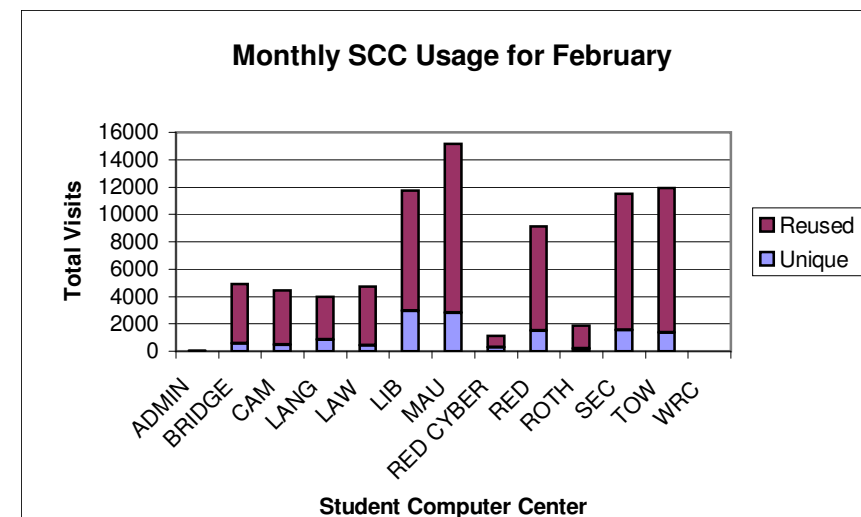

February 2002

Center Name	Total	Unique	Reused	AveVisits	Seat,Hours	AveMin
ADMIN	27	3	24	9.0	3.1	6.9
BRIDGE	4892	570	4322	8.6	2037.2	25.0
CAM	4460	487	3973	9.2	1220.1	16.4
LANG	3954	826	3128	4.8	1519.7	23.1
LAW	4738	423	4315	11.2	1811.0	22.9
LIB	11765	2968	8797	4.0	7985.2	40.7
MAU	15158	2815	12343	5.4	6455.5	25.6
RED CYBER	1102	302	800	3.6	205.1	11.2
RED	9126	1509	7617	6.0	4825.4	31.7
ROTH	1857	188	1669	9.9	729.1	23.6
SEC	11502	1561	9941	7.4	3688.3	19.2
TOW	11953	1335	10618	9.0	5508.1	27.6
WRC	Closed	Closed	Closed	Closed	Closed	Closed
Total	80534	7566	72968	10.6