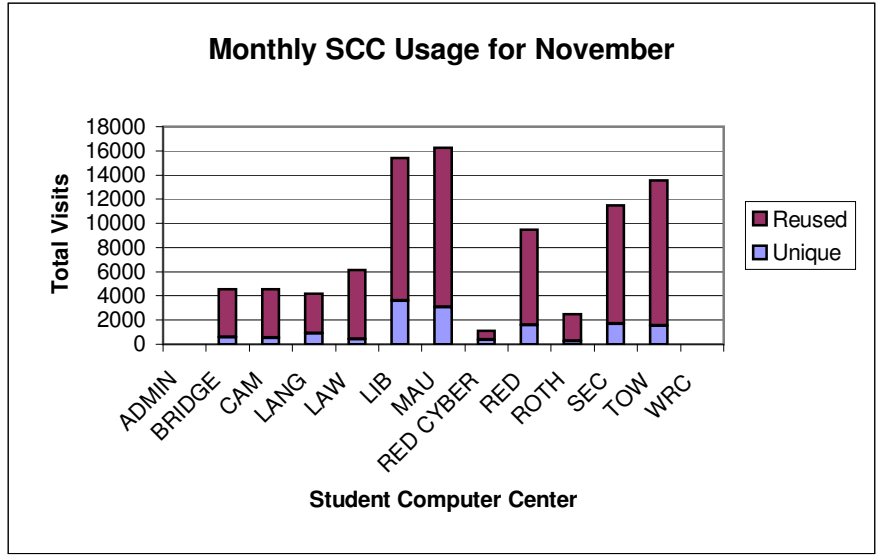

November 2001

Center Name	Total	Unique	Reused	AveVisits	Seat,Hours	AveMin
ADMIN	15	3	12	5.0	1.8	7.4
BRIDGE	4577	573	4004	8.0	1759.1	23.1
CAM	4535	523	4012	8.7	1327.7	17.6
LANG	4186	910	3276	4.6	1578.8	22.6
LAW	6153	407	5746	15.1	2203.0	21.5
LIB	15391	3614	11777	4.3	11178.2	43.6
MAU	16229	3074	13155	5.3	8454.2	31.3
RED CYBER	1136	356	780	3.2	212.4	11.2
RED	9497	1602	7895	5.9	5865.2	37.1
ROTH	2489	264	2225	9.4	908.5	21.9
SEC	11462	1679	9783	6.8	4585.8	24.0
TOW	13560	1518	12042	8.9	7824.9	34.6
WRC	Closed	Closed	Closed	Closed	Closed	Closed
Total	89230	8209	81021	10.9		
SUN RAYS	29868	5721	22936	5.0	2501.2	5.2