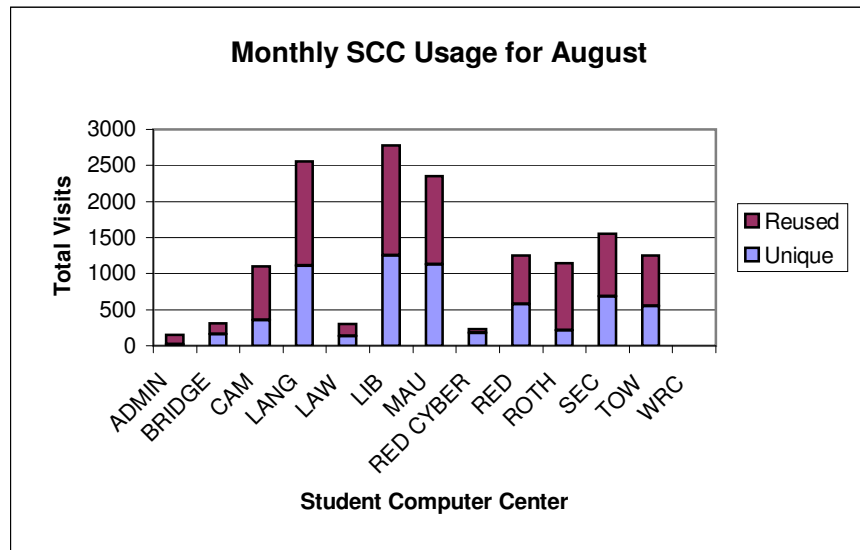

July 2001						
Center Name	Total	Unique	Reused	AveVisits	Seat,Hours	AveMin
ADMIN	55	9	46	6.1	7.1	7.7
BRIDGE	Closed	Closed	Closed	Closed	Closed	Closed
CAM	Closed	Closed	Closed	Closed	Closed	Closed
LANG	98	25	73	3.9	7.0	4.3
LAW	Closed	Closed	Closed	Closed	Closed	Closed
LIB	5165	1156	4009	4.5	3217.3	37.4
MAU	664	426	238	1.6	283.1	25.6
RED CYBER	Closed	Closed	Closed	Closed	Closed	Closed
RED	Closed	Closed	Closed	Closed	Closed	Closed
ROTH	1561	140	1421	11.2	608.6	23.4
SEC	3504	612	2892	5.7	1820.2	31.2
TOW	22	6	16	3.7	2.9	7.8
WRC	Closed	Closed	Closed	Closed	Closed	Closed
Total	11069	2011	9058	5.5		
SUN RAYS	7814	1302	6512	6.0	1197.1	9.2

August 2001						
Center Name	Total	Unique	Reused	AveVisits	Seat,Hours	AveMin
ADMIN	148	17	131	8.7	32.9	13.4
BRIDGE	310	158	152	2.0	98.9	19.1
CAM	1104	353	751	3.1	264.8	14.4
LANG	2560	1111	1449	2.3	407.3	9.5
LAW	304	132	172	2.3	88.3	17.4
LIB	2778	1249	1529	2.2	1610.8	34.8
MAU	2350	1129	1221	2.1	828.6	21.2
RED CYBER	232	181	51	1.3	50.4	13.0
RED	1249	579	670	2.2	514.1	24.7
ROTH	1146	213	933	5.4	353.8	18.5
SEC	1553	683	870	2.3	430.2	16.6
TOW	1253	546	707	2.3	425.3	20.4
WRC	Closed	Closed	Closed	Closed	Closed	Closed
Total	14987	4765	10222	3.1		
SUN RAYS	8472	2886	5586	2.9	1145.9	8.1

September 2001						
Center Name	Total	Unique	Reused	AveVisits	Seat,Hours	AveMin
ADMIN	10	5	5	2.0	2.2	13.1
BRIDGE	1568	307	1261	5.1	560.7	21.5
CAM	2613	405	2208	6.5	715.3	16.4
LANG	3229	1476	1753	2.2	578.5	10.8
LAW	2639	308	2331	8.6	970.0	22.1
LIB	8348	2655	5693	3.1	5185.8	37.3
MAU	8583	2262	6321	3.8	3471.2	24.3
RED CYBER	759	256	503	3.0	149.5	11.8
RED	5198	1162	4036	4.5	2759.2	31.8