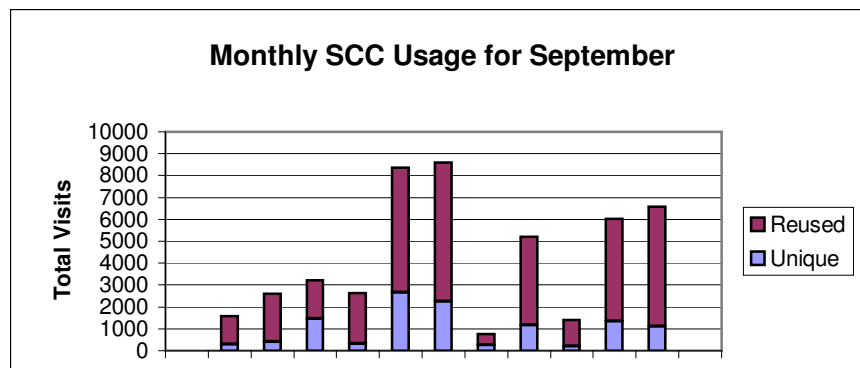

September 2001						
Center Name	Total	Unique	Reused	AveVisits	Seat,Hours	AveMin
ADMIN	10	5	5	2.0	2.2	13.1
BRIDGE	1568	307	1261	5.1	560.7	21.5
CAM	2613	405	2208	6.5	715.3	16.4
LANG	3229	1476	1753	2.2	578.5	10.8
LAW	2639	308	2331	8.6	970.0	22.1
LIB	8348	2655	5693	3.1	5185.8	37.3
MAU	8583	2262	6321	3.8	3471.2	24.3
RED CYBER	759	256	503	3.0	149.5	11.8
RED	5198	1162	4036	4.5	2759.2	31.8