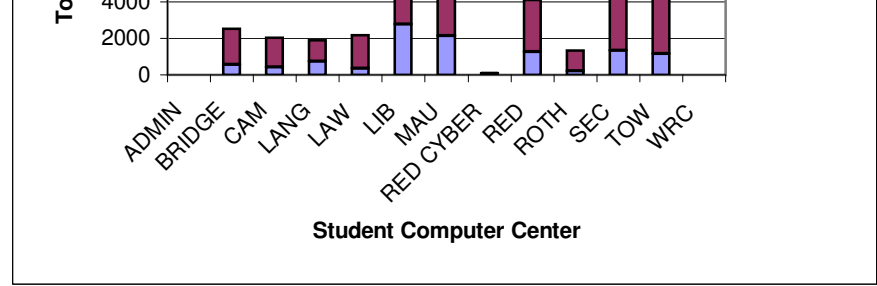

Student Computer Center

Monthly SCC Usage for March

Student Computer Center

April 2002

Center Name	Total	Unique	Reused	AveVisits	Seat,Hours	AveMin
ADMIN	36	3	33	12.0	17.4	29.1
BRIDGE	8818	780	8038	11.3	3840.5	26.1
CAM	6590	555	6035	11.9	2299.7	20.9
LANG	6568	1086	5482	6.0	2931.8	26.8
LAW	8188	469	7719	17.5	2895.2	21.2
LIB	19696	3677	16019	5.4	15072.5	45.9
MAU	24457	3541	20916	6.9	11924.6	29.3
RED CYBER	1519	317	1202	4.8	283.7	11.2
RED	14204	1832	12372	7.8	8629.0	36.5
ROTH	2826	248	2578	11.4	1303.5	27.7
SEC	16574	1794	14780	9.2	6288.7	22.8
TOW	18208	1751	16457	10.4	10345.1	34.1
WRC	Closed	Closed	Closed	Closed	Closed	Closed
Total	127684	8347	119337	15.3		
SUN RAYS	31425	5597	26142	5.7	2507.7	4.7

Monthly SCC Usage for April

Student Computer Center

May 2002

Center Name	Total	Unique	Reused	AveVisits	Seat,Hours	AveMin
ADMIN	6	1	5	6.0	0.2	2.5
BRIDGE	2539	557	1982	4.6	958.1	22.6
CAM	2028	415	1613	4.9	617.1	18.3
LANG	1885	729	1156	2.6	676.3	21.5
LAW	2159	363	1796	5.9	683.3	19.0
LIB	9899	2769	7130	3.6	7537.5	45.7
MAU	6466	2152	4314	3.0	3075.1	28.5

Monthly SCC Usage for May

RED CYBER	118	67	51	1.8	18.5	9.4
RED	4089	1276	2813	3.2	2407.9	35.3
ROTH	1337	218	1119	6.1	502.1	22.5
SEC	6204	1336	4868	4.6	2334.9	22.6
TOW	5140	1158	3982	4.4	2837.8	33.1
WRC	Closed	Closed	Closed	Closed	Closed	Closed
Total	41870	6961	34909	6.0		
SUN RAYS	18280	4230	11993	3.8	1466.5	5.4

June 2002

Center Name	Total	Unique	Reused	AveVisits	Seat,Hours	AveMin
ADMIN						
BRIDGE	19	5	14	3.8	8	25.4
CAM	Closed	Closed	Closed	Closed	Closed	Closed
LANG	642	384	258	1.7	122.4	11.4
LAW	Closed	Closed	Closed	Closed	Closed	Closed
LIB	6322	1420	4902	4.5	4859.7	46.1
MAU	2324	1579	745	1.5	588.2	15.2
RED CYBER	117	33	84	3.5	25.6	13.1
RED	25	10	15	2.5	53.5	128.4
ROTH	713	71	642	10	250.6	21.1
SEC	4095	674	3421	6.1	1617.1	23.7
TOW	Closed	Closed	Closed	Closed	Closed	Closed
WRC	Closed	Closed	Closed	Closed	Closed	Closed
Total	14257	3630	10627	3.9		
SUN RAYS	9848	1723	8125	5.7	863.7	6.3