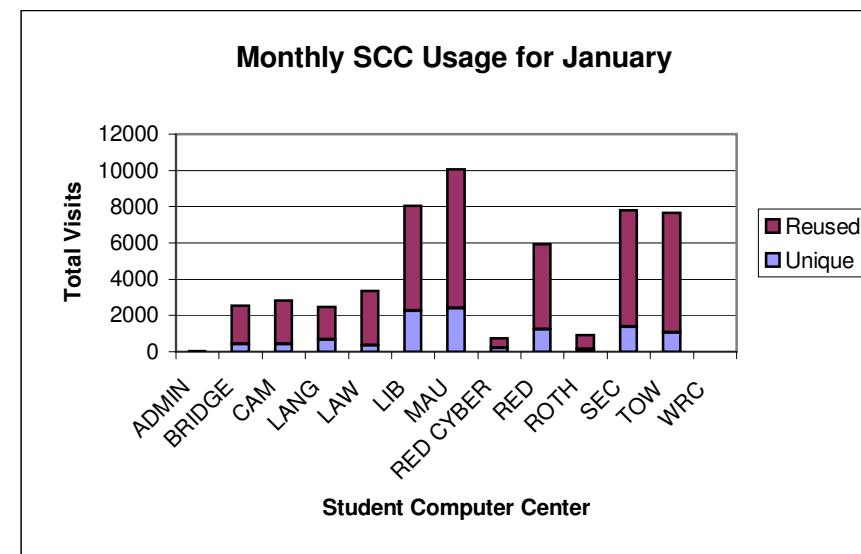

November 2001

Center Name	Total	Unique	Reused	AveVisits	Seat,Hours	AveMin
ADMIN	15	3	12	5.0	1.8	7.4
BRIDGE	4577	573	4004	8.0	1759.1	23.1
CAM	4535	523	4012	8.7	1327.7	17.6
LANG	4186	910	3276	4.6	1578.8	22.6
LAW	6153	407	5746	15.1	2203.0	21.5
LIB	15391	3614	11777	4.3	11178.2	43.6
MAU	16229	3074	13155	5.3	8454.2	31.3
RED CYBER	1136	356	780	3.2	212.4	11.2
RED	9497	1602	7895	5.9	5865.2	37.1
ROTH	2489	264	2225	9.4	908.5	21.9
SEC	11462	1679	9783	6.8	4585.8	24.0
TOW	13560	1518	12042	8.9	7824.9	34.6
WRC	Closed	Closed	Closed	Closed	Closed	Closed
Total	89230	8209	81021	10.9		
SUN RAYS	29868	5721	22936	5.0	2501.2	5.2

December 2001

ADMIN	15	4	11	3.8	1.5	5.8
BRIDGE	4299	585	3714	7.3	1603.0	22.4

CAM	3780	508	3272	7.4	1165.9	18.5
LANG	3557	888	2669	4.0	1581.6	26.7
LAW	4906	425	4481	11.5	1734.5	21.2
LIB	12571	3396	9175	3.7	9700.3	46.3
MAU	13641	3126	10515	4.4	7967.5	35.0
RED CYBER	913	300	613	3.0	185.0	12.2
RED	8651	1611	7040	5.4	5492.8	38.1
ROTH	1978	263	1715	7.5	819.5	24.9
SEC	9148	1656	7492	5.5	3850.7	25.3
TOW	13465	1625	11840	8.3	7814.5	34.8
WRC	Closed	Closed	Closed	Closed	Closed	Closed
Total	76924	8109	68815	9.5		
SUN RAYS	23660	5387	16990	4.2	1975.3	5.3

January 2002

Center Name	Total	Unique	Reused	AveVisits	Seat,Hours	AveMin
ADMIN	38	6	32	6.3	5.7	9.0
BRIDGE	2535	418	2117	6.1	952.8	22.6
CAM	2840	409	2431	6.9	820.6	17.3
LANG	2468	659	1809	3.7	767.0	18.6
LAW	3363	347	3016	9.7	1094.7	19.5
LIB	8036	2256	5780	3.6	4719.3	35.2
MAU	10046	2403	7643	4.2	3692.2	22.1
RED CYBER	758	227	531	3.3	158.2	12.5
RED	5922	1239	4683	4.8	2912.3	29.5
ROTH	913	148	765	6.2	324.7	21.3
SEC	7787	1366	6421	5.7	2016.7	15.5
TOW	7645	1059	6586	7.2	2957.9	23.2
WRC	Closed	Closed	Closed	Closed	Closed	Closed
Total	52351	6662	45689	7.9		
SUN RAYS	20263	4573	15690	4.4	1652.2	5.6