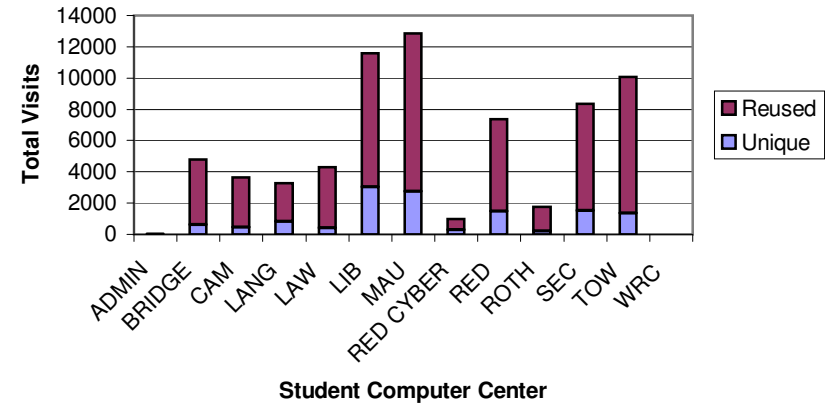

February 2002

Center Name	Total	Unique	Reused	AveVisits	Seat,Hours	AveMin
ADMIN	27	3	24	9.0	3.1	6.9
BRIDGE	4892	570	4322	8.6	2037.2	25.0
CAM	4460	487	3973	9.2	1220.1	16.4
LANG	3954	826	3128	4.8	1519.7	23.1
LAW	4738	423	4315	11.2	1811.0	22.9
LIB	11765	2968	8797	4.0	7985.2	40.7
MAU	15158	2815	12343	5.4	6455.5	25.6
RED CYBER	1102	302	800	3.6	205.1	11.2
RED	9126	1509	7617	6.0	4825.4	31.7
ROTH	1857	188	1669	9.9	729.1	23.6
SEC	11502	1561	9941	7.4	3688.3	19.2
TOW	11953	1335	10618	9.0	5508.1	27.6
WRC	Closed	Closed	Closed	Closed	Closed	Closed
Total	80534	7566	72968	10.6		

SUN RAYS 28749 5109 18113 4.5 1994.7 5.2

March 2002

Center Name	Total	Unique	Reused	AveVisits	Seat,Hours	AveMin
ADMIN	44	8	36	5.5	8.3	11.3
BRIDGE	4780	603	4177	7.9	2149.2	27.0
CAM	3649	469	3180	7.8	1152.6	19.0
LANG	3285	807	2478	4.1	1296.8	23.7
LAW	4279	418	3861	10.2	1529.1	21.4
LIB	11596	3009	8587	3.9	8581.2	44.4
MAU	12835	2757	10078	4.7	5838.1	27.3
RED CYBER	986	277	709	3.6	171.1	10.4
RED	7366	1465	5901	5.0	4205.2	34.3
ROTH	1745	209	1536	8.3	698.0	24.0
SEC	8354	1508	6846	5.5	2951.3	21.2
TOW	10062	1347	8715	7.5	4932.5	29.4
WRC	Closed	Closed	Closed	Closed	Closed	Closed
Total	68981	7523	61458	9.2		
SUN RAYS	23900	4876	19024	4.9	1807.0	5.3

Student Computer Center

Monthly SCC Usage for March

Student Computer Center

April 2002

Center Name	Total	Unique	Reused	AveVisits	Seat,Hours	AveMin
ADMIN	36	3	33	12.0	17.4	29.1
BRIDGE	8818	780	8038	11.3	3840.5	26.1
CAM	6590	555	6035	11.9	2299.7	20.9
LANG	6568	1086	5482	6.0	2931.8	26.8
LAW	8188	469	7719	17.5	2895.2	21.2
LIB	19696	3677	16019	5.4	15072.5	45.9
MAU	24457	3541	20916	6.9	11924.6	29.3
RED CYBER	1519	317	1202	4.8	283.7	11.2
RED	14204	1832	12372	7.8	8629.0	36.5
ROTH	2826	248	2578	11.4	1303.5	27.7
SEC	16574	1794	14780	9.2	6288.7	22.8
TOW	18208	1751	16457	10.4	10345.1	34.1
WRC	Closed	Closed	Closed	Closed	Closed	Closed
Total	127684	8347	119337	15.3		
SUN RAYS	31425	5597	26142	5.7	2507.7	4.7