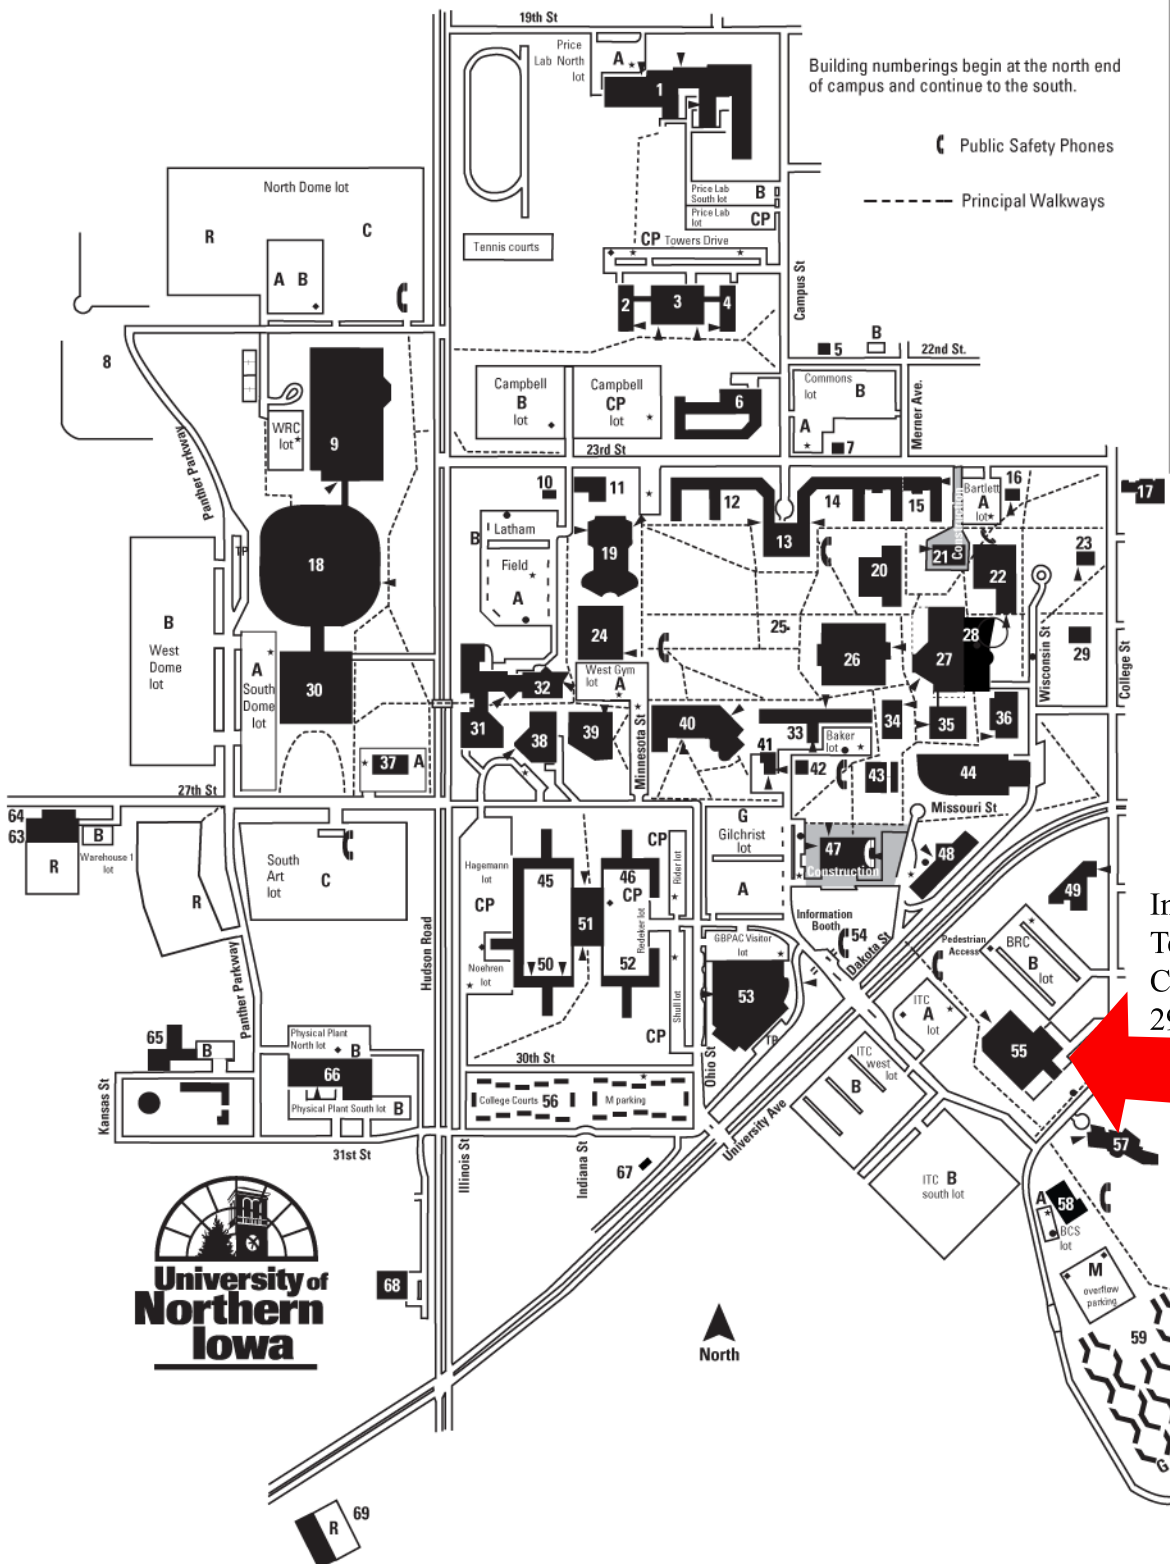

**Alphabetical Order of Buildings**

8 Athletic Fields	28 Center for Multicultural Education	43 Greenhouse	10 Marshall Center School	1 Price Laboratory School
33 Baker Hall	56 College Courts	45 Hagemann Hall	44 McCollum Science Hall	42 P #1
14 Bartlett Hall	13 Commons	59 Hillside Courts	30 McLeod Center	51 Redeker Center
2 Bender Hall	32 Communication Arts Center	55 Industrial Technology Center	27 Maucker Union	61 Residence On The Hill Complex
49 Biology Research Complex	40 Curris Business Building	20 Innovative Teaching Technology Center	68 Museum	46 Rider Hall
58 Business & Community Services (open 2007)	4 Dancer Hall (DAN)	60 Jennings Courts	50 Noehren Hall	26 Rod Library
25 Campanile	15 East Bartlett (SSC)	31 Kamerick Art Building	66 Physical Plant	39 Russell Hall
6 Campbell Hall	53 Gallagher-Bluedorn Performing Arts Center	22 Lang Hall	21 Physics Building (closed)	35 Sabin Hall
57 Center for Energy and Environmental Education	47 Gilchrist Hall (closed)	48 Latham Hall	65 Power Plant	19 Schindler Education Center
		12 Lawther Hall	29 President's Home	36 Seerley Hall

17 2304 College St.	41 2601 Campus St./ Facilities
23 2401 College St./ Honors Cottage	37 2637 Hudson Rd./ Continuing Education
16 1012 W. 23rd St./Alumni	67 8628 University Ave.
7 1221 W. 23rd Street	
5 1223 W. 22nd St./Camp Adventure™	
9 Wellness/Recreation Center	
24 West Gymnasium	
34 Wright Hall	
62 University Apartments Office	
69 University Warehouse	
54 Visitor Information Center	
63 Warehouse 1	
3 Towers Center	
18 UNI-Dome	
64 Tallgrass Prairie Center	
11 Student Health Center	
38 Strayer-Wood Theatre	
52 Shull Hall	
35 Sabin Hall	
19 Schindler Education Center	
46 Rider Hall	
26 Rod Library	
61 Residence On The Hill Complex	
51 Redeker Center	
42 P #1	
1 Price Laboratory School	

Industrial Technology Center  
2900 Campus Dr.