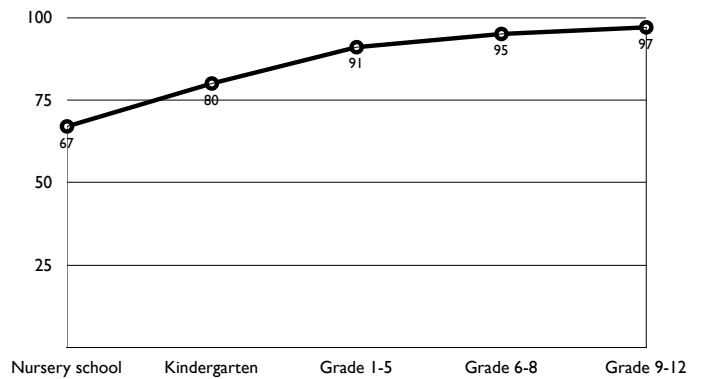

Shift Happens

National Center for Education Statistics

Percentage of children using computers (2003)