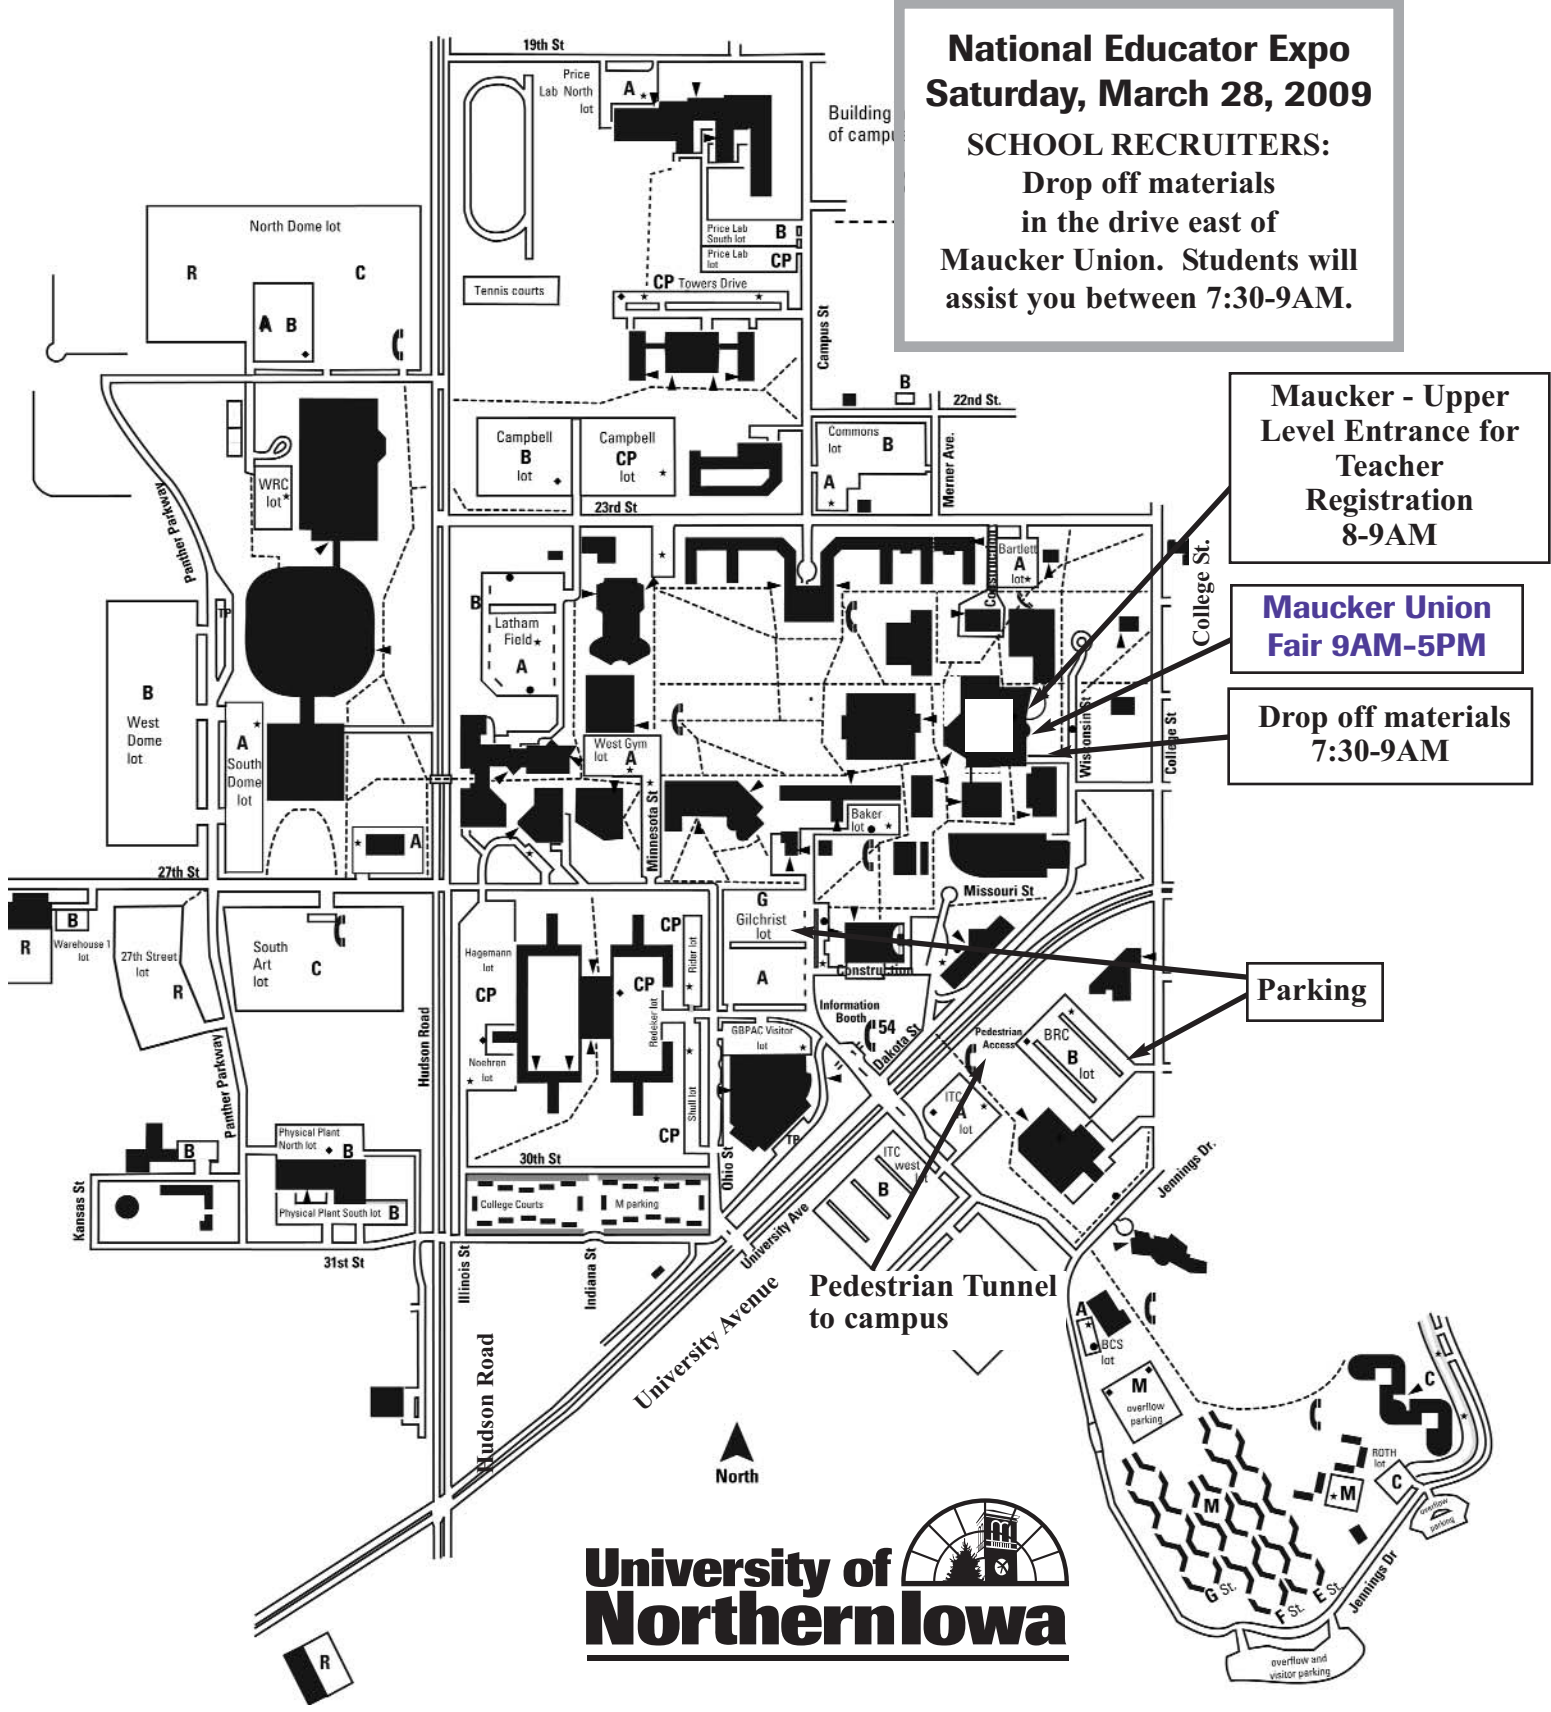

**National Educator Expo
Saturday, March 28, 2009**

**SCHOOL RECRUITERS:
Drop off materials
in the drive east of
Maucker Union. Students will
assist you between 7:30-9AM.**

**Maucker - Upper
Level Entrance for
Teacher
Registration
8-9AM**

**Maucker Union
Fair 9AM-5PM**

**Drop off materials
7:30-9AM**

Parking

**Pedestrian Tunnel
to campus**

**University of
Northern Iowa**